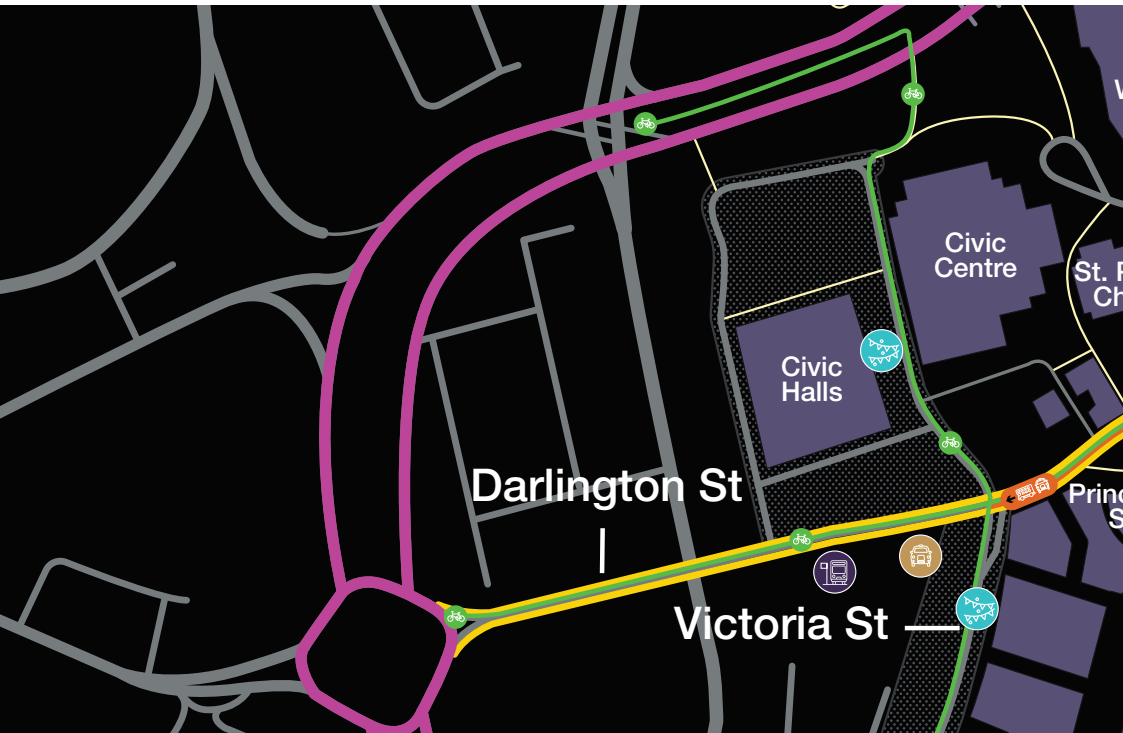

Artist's impression of Lichfield Street

# City centre improvements – Lichfield Street and Queen Square

High streets across the UK have suffered from reduced footfall and the closure of shops and businesses as a result of the pandemic and economic downturn over the past couple of years. We've already taken steps to begin reshaping our city centre to make it a place that attracts people for not only shopping but also for events and activities in its public spaces.

## Key proposals

The new phase of works will see high quality improvements in **Lichfield Street, Queen Square, Princess Square** and **Darlington Street**.

-  Pedestrianised
-  Pavement widening
-  Ring Road
-  Street improvements currently taking place
-  New one way road (buses and taxis only)
-  Cycle route