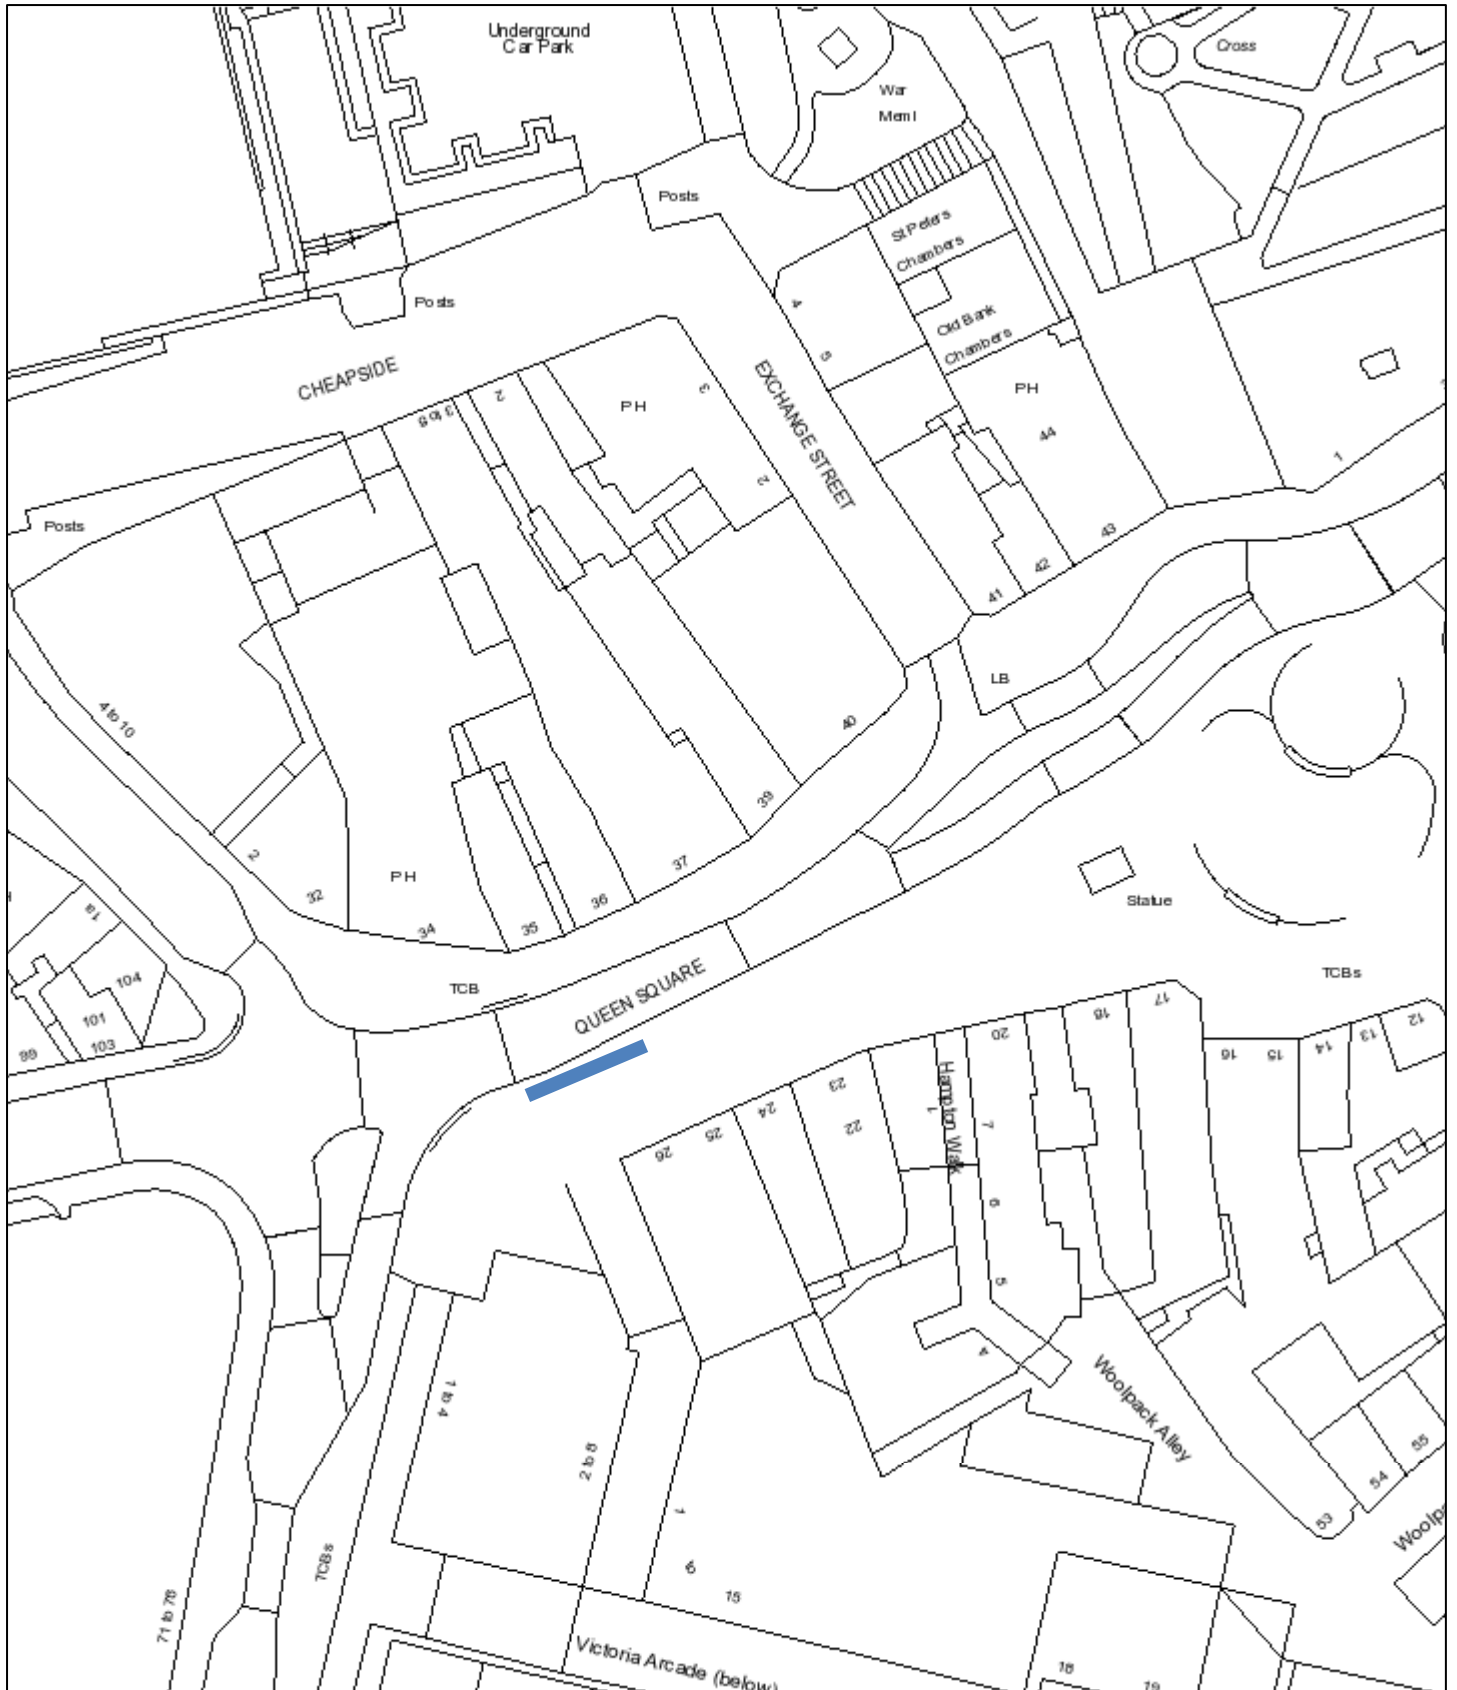

Proposed temporary location of Bike dock

5/27/2022, 12:27:56 PM

© Crown copyright and database rights 2015 Ordnance Survey 100019537

© Crown copyright and database rights 2015 Ordnance Survey 100019537