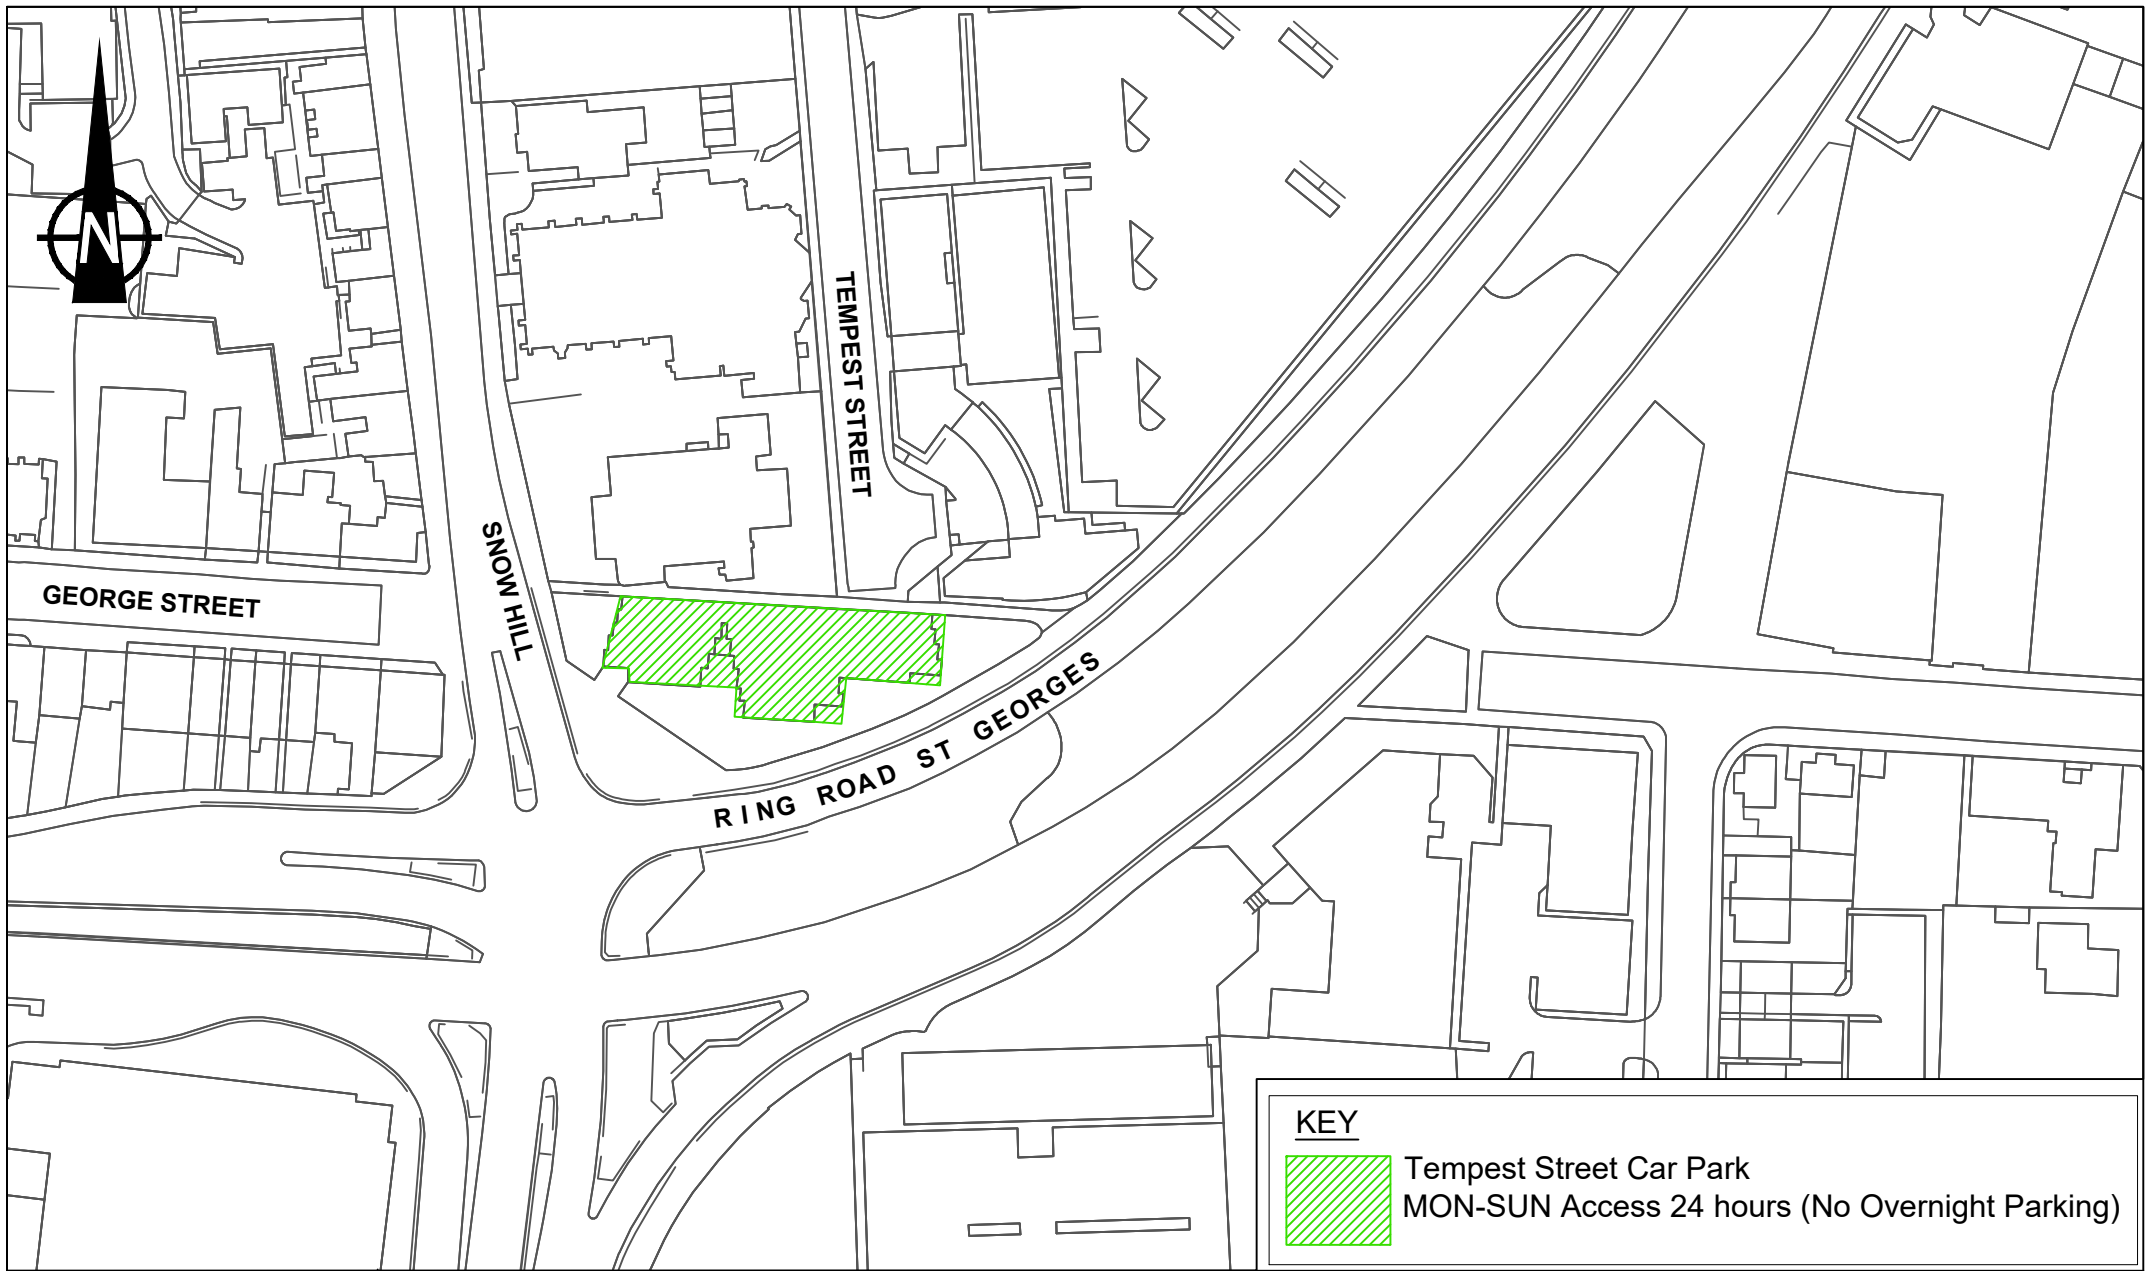

# TEMPLE STREET OFF-STREET CAR PARKING PLACES ORDER PLAN

Date 21/02/19  
 Scale 1:1250  
 Drwg. No. T4/4123-19

Transportation Services,  
 City of Wolverhampton,  
 Place, Civic Centre,  
 St. Peter's Square,  
 Wolverhampton WV1 1RP.

# TEMPEST STREET (WV2 1AA) OFF-STREET CAR PARKING PLACES ORDER PLAN

Date 19/03/19  
 Scale 1:1250  
 Drwg. No. T4/4123-20

Transportation Services,  
 City of Wolverhampton,  
 Place, Civic Centre,  
 St. Peter's Square,  
 Wolverhampton WV1 1RP.

# WHITMORE STREET (WV1 1JR) OFF-STREET PARKING PLACES ORDER PLAN

Date 21/02/19  
 Scale 1:1250  
 Drwg. No. T4/4123-21

Transportation Services,  
 City of Wolverhampton,  
 Place, Civic Centre,  
 St. Peter's Square,  
 Wolverhampton WV1 1RP.

# CLARENCE STREET OFF-STREET CAR PARKING PLACES ORDER PLAN

Date 29/10/19  
 Scale 1:1250  
 Drwg. No. T4/4123-23