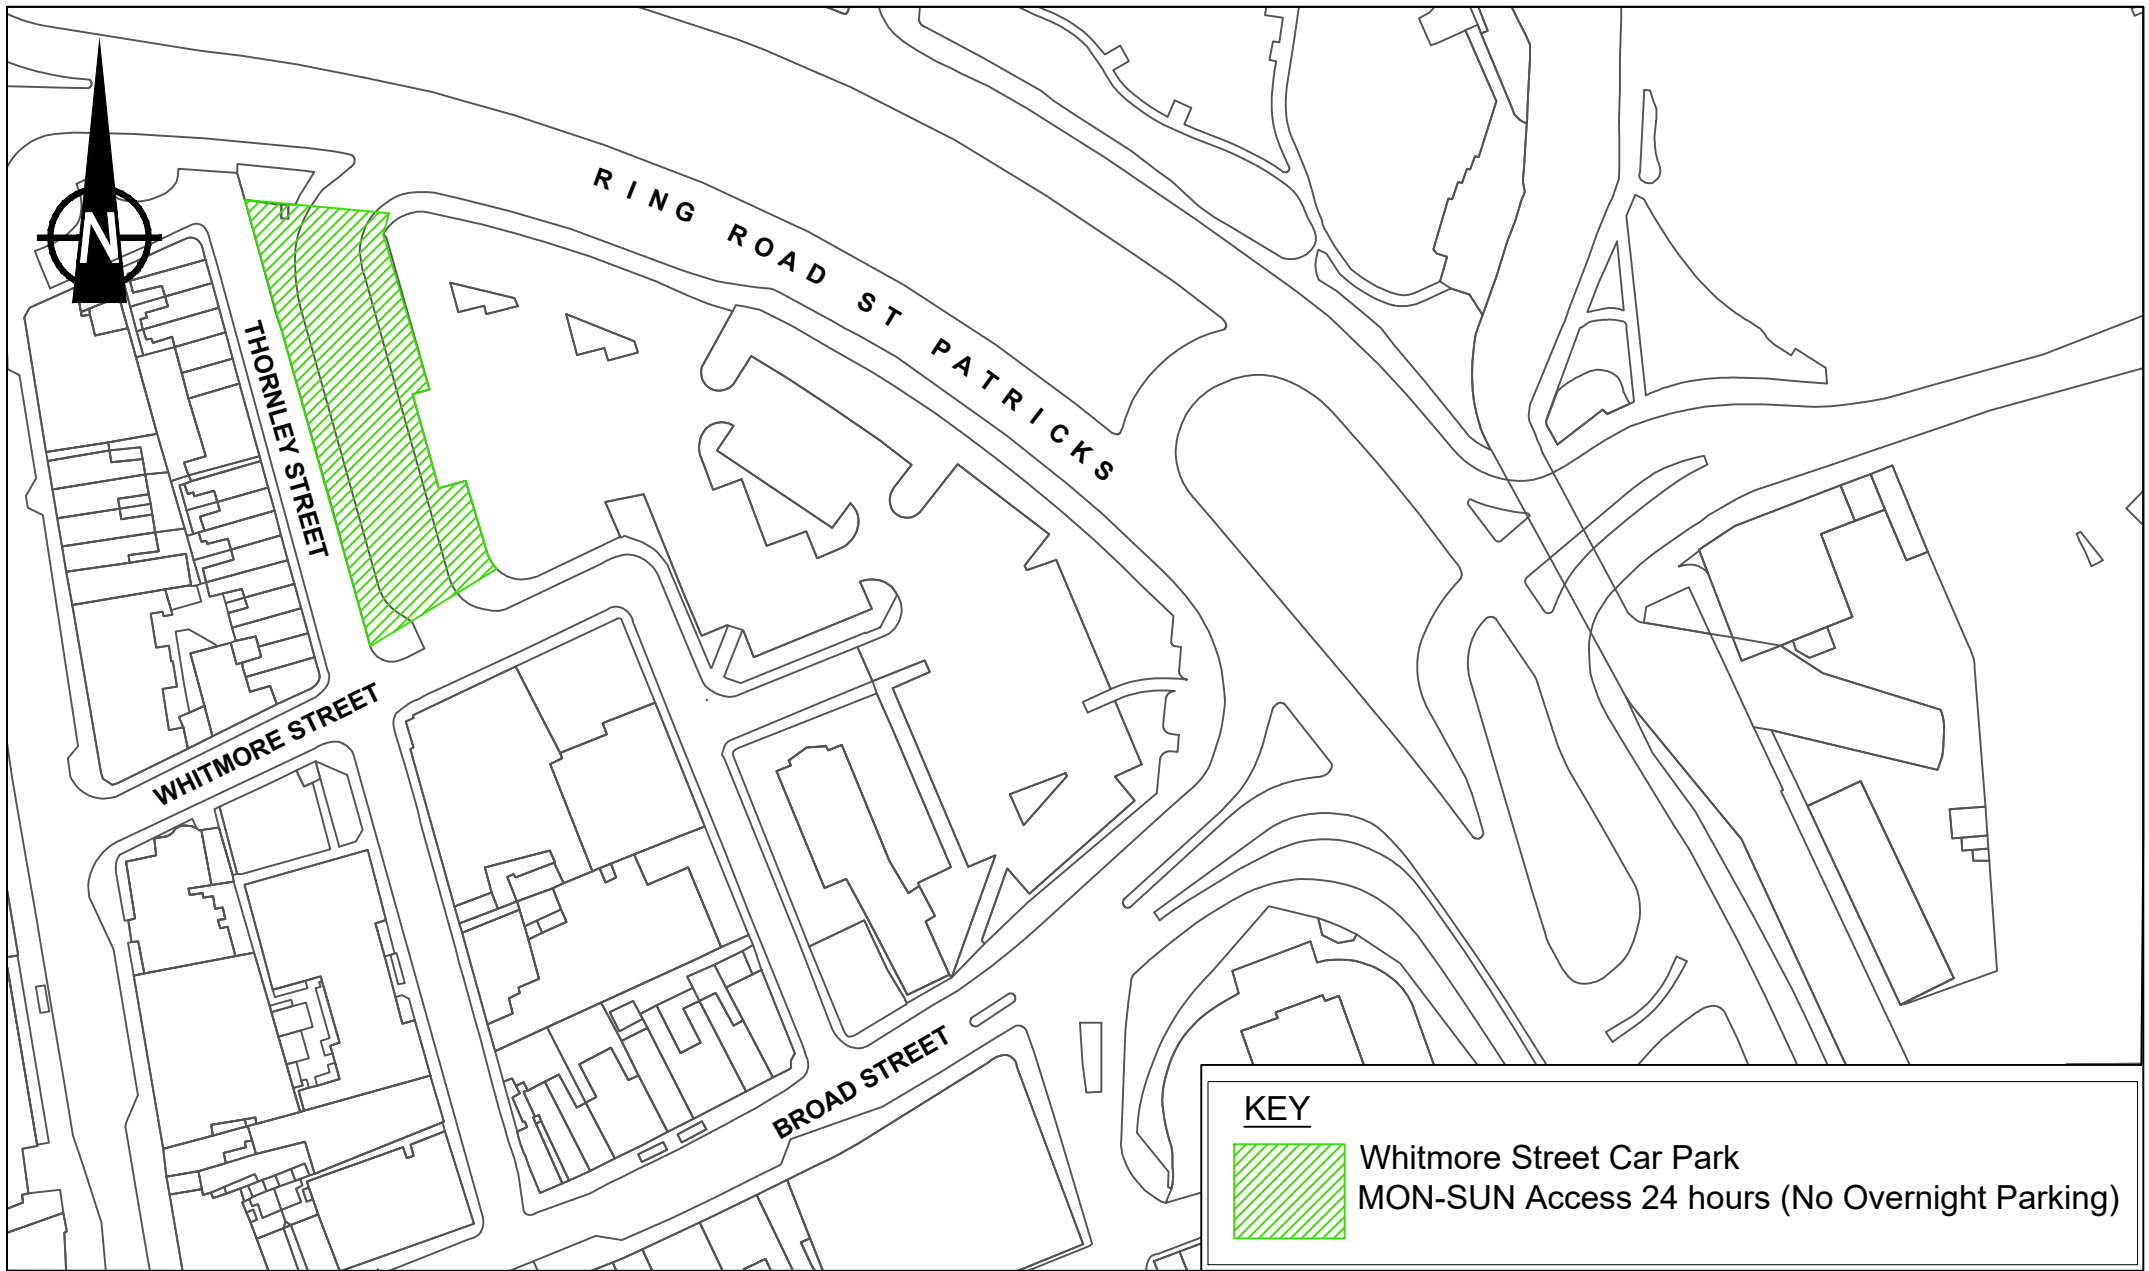

# TEMPLE STREET OFF-STREET CAR PARKING PLACES ORDER PLAN

Date 21/02/19  
 Scale 1:1250  
 Drwg. No. T4/4123-19

Transportation Services,  
 City of Wolverhampton,  
 Place, Civic Centre,  
 St. Peter's Square,  
 Wolverhampton WV1 1RP.

# TEMPEST STREET (WV2 1AA) OFF-STREET CAR PARKING PLACES ORDER PLAN

Date 19/03/19  
 Scale 1:1250  
 Drwg. No. T4/4123-20

Transportation Services,  
 City of Wolverhampton,  
 Place, Civic Centre,  
 St. Peter's Square,  
 Wolverhampton WV1 1RP.

# WHITMORE STREET (WV1 1JR) OFF-STREET PARKING PLACES ORDER PLAN

Date 21/02/19  
 Scale 1:1250  
 Drwg. No. T4/4123-21

Transportation Services,  
 City of Wolverhampton,  
 Place, Civic Centre,  
 St. Peter's Square,  
 Wolverhampton WV1 1RP.

# CLARENCE STREET OFF-STREET CAR PARKING PLACES ORDER PLAN

Date 29/10/19  
 Scale 1:1250  
 Drwg. No. T4/4123-23