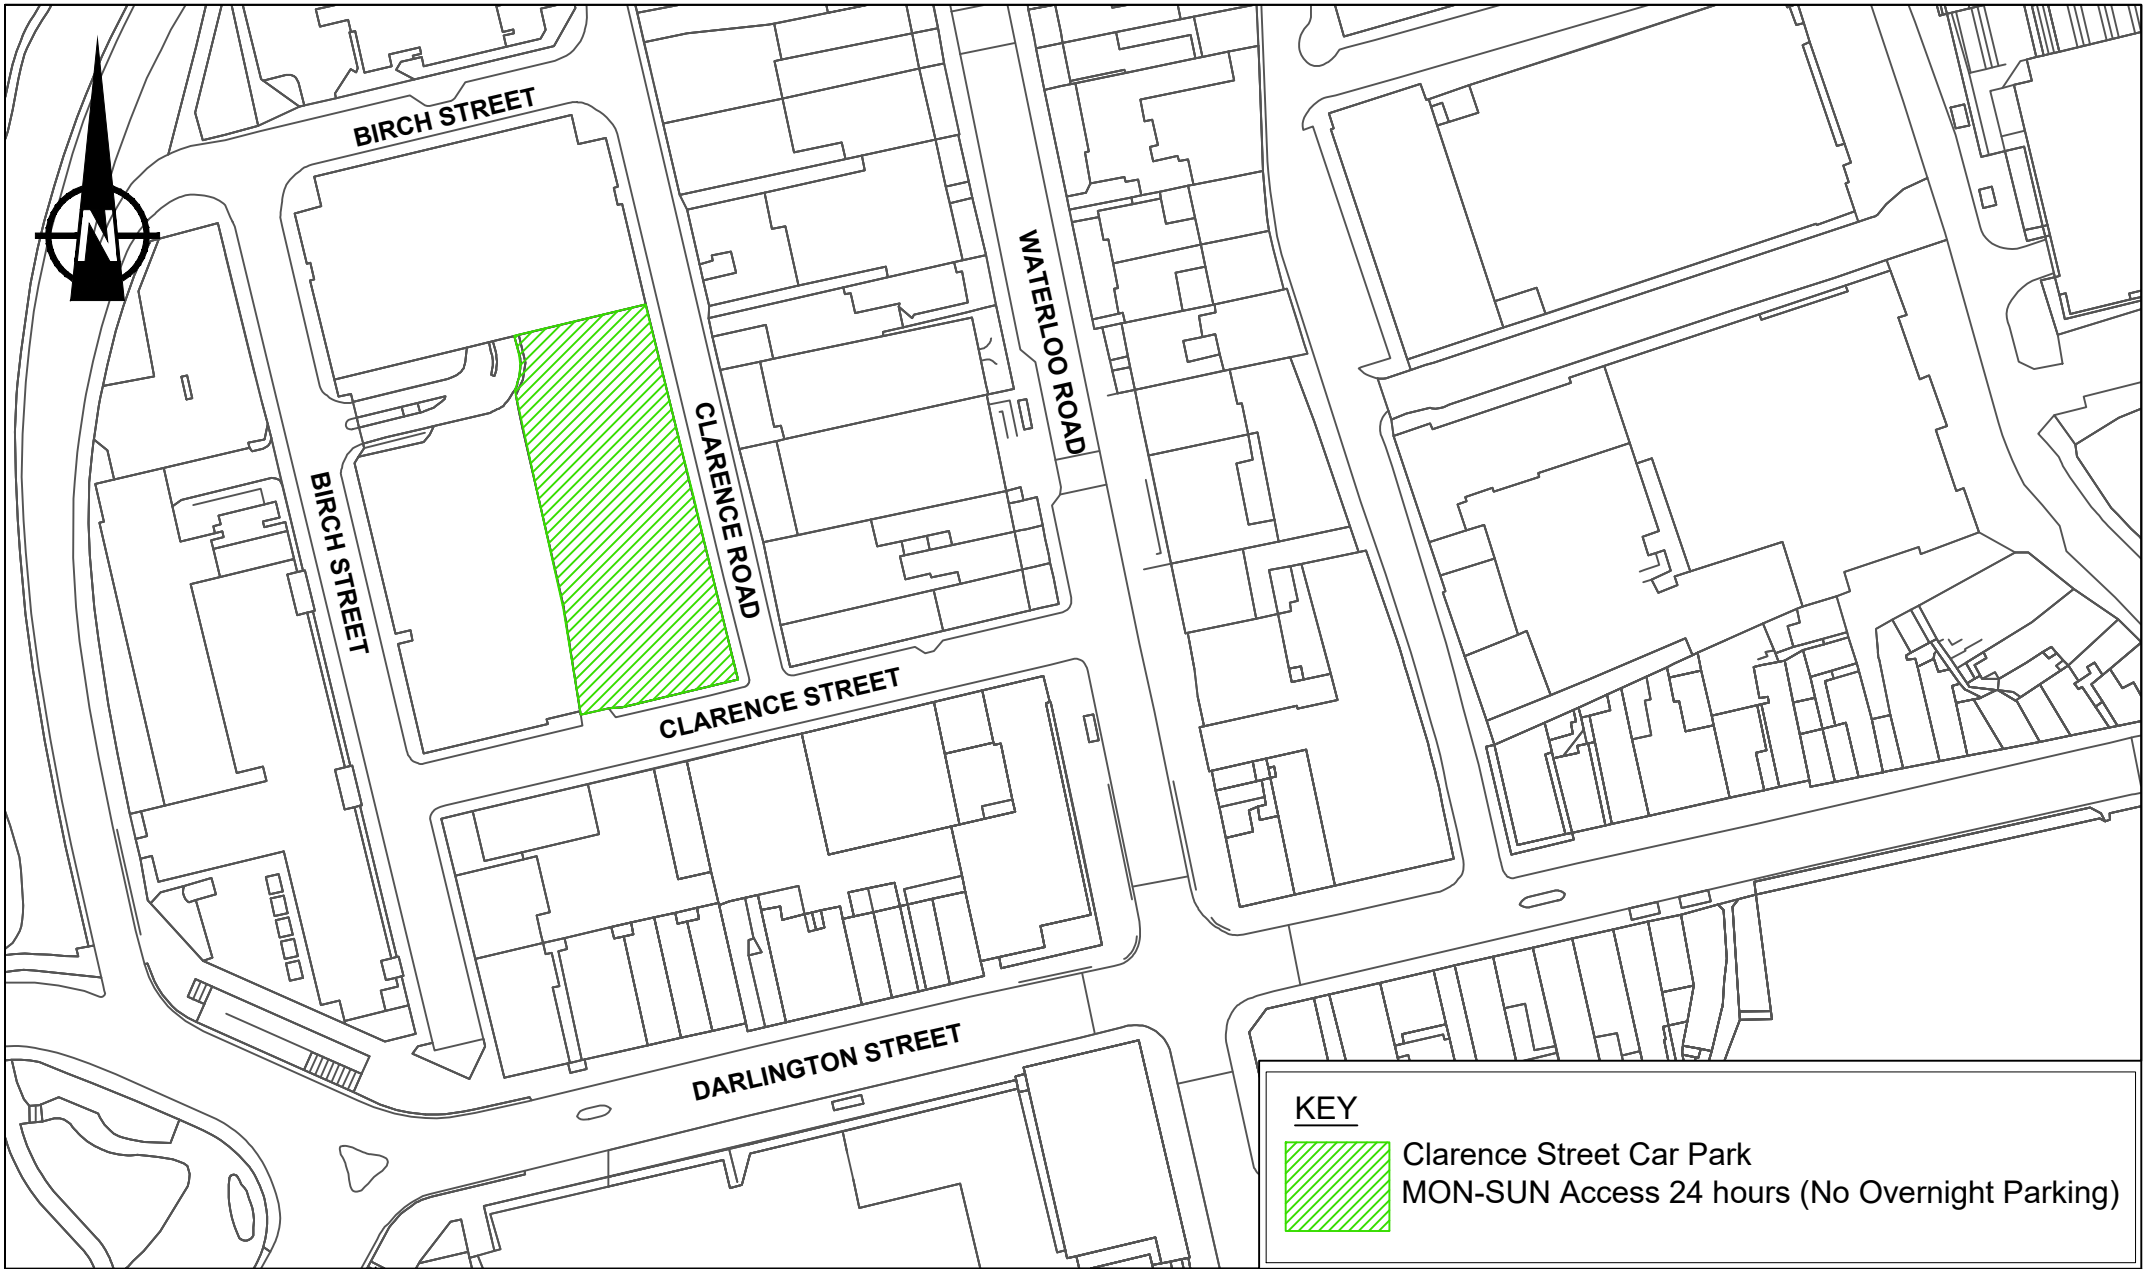

KEY

Clarence Street Car Park
MON-SUN Access 24 hours (No Overnight Parking)

Transportation Services,
City of Wolverhampton,
Place, Civic Centre,
St. Peter's Square,
Wolverhampton WV1 1RP.

CLARENCE STREET OFF-STREET CAR PARKING PLACES ORDER PLAN

Date 29/10/19
Scale 1:1250
Drwg. No. T4/4123-23