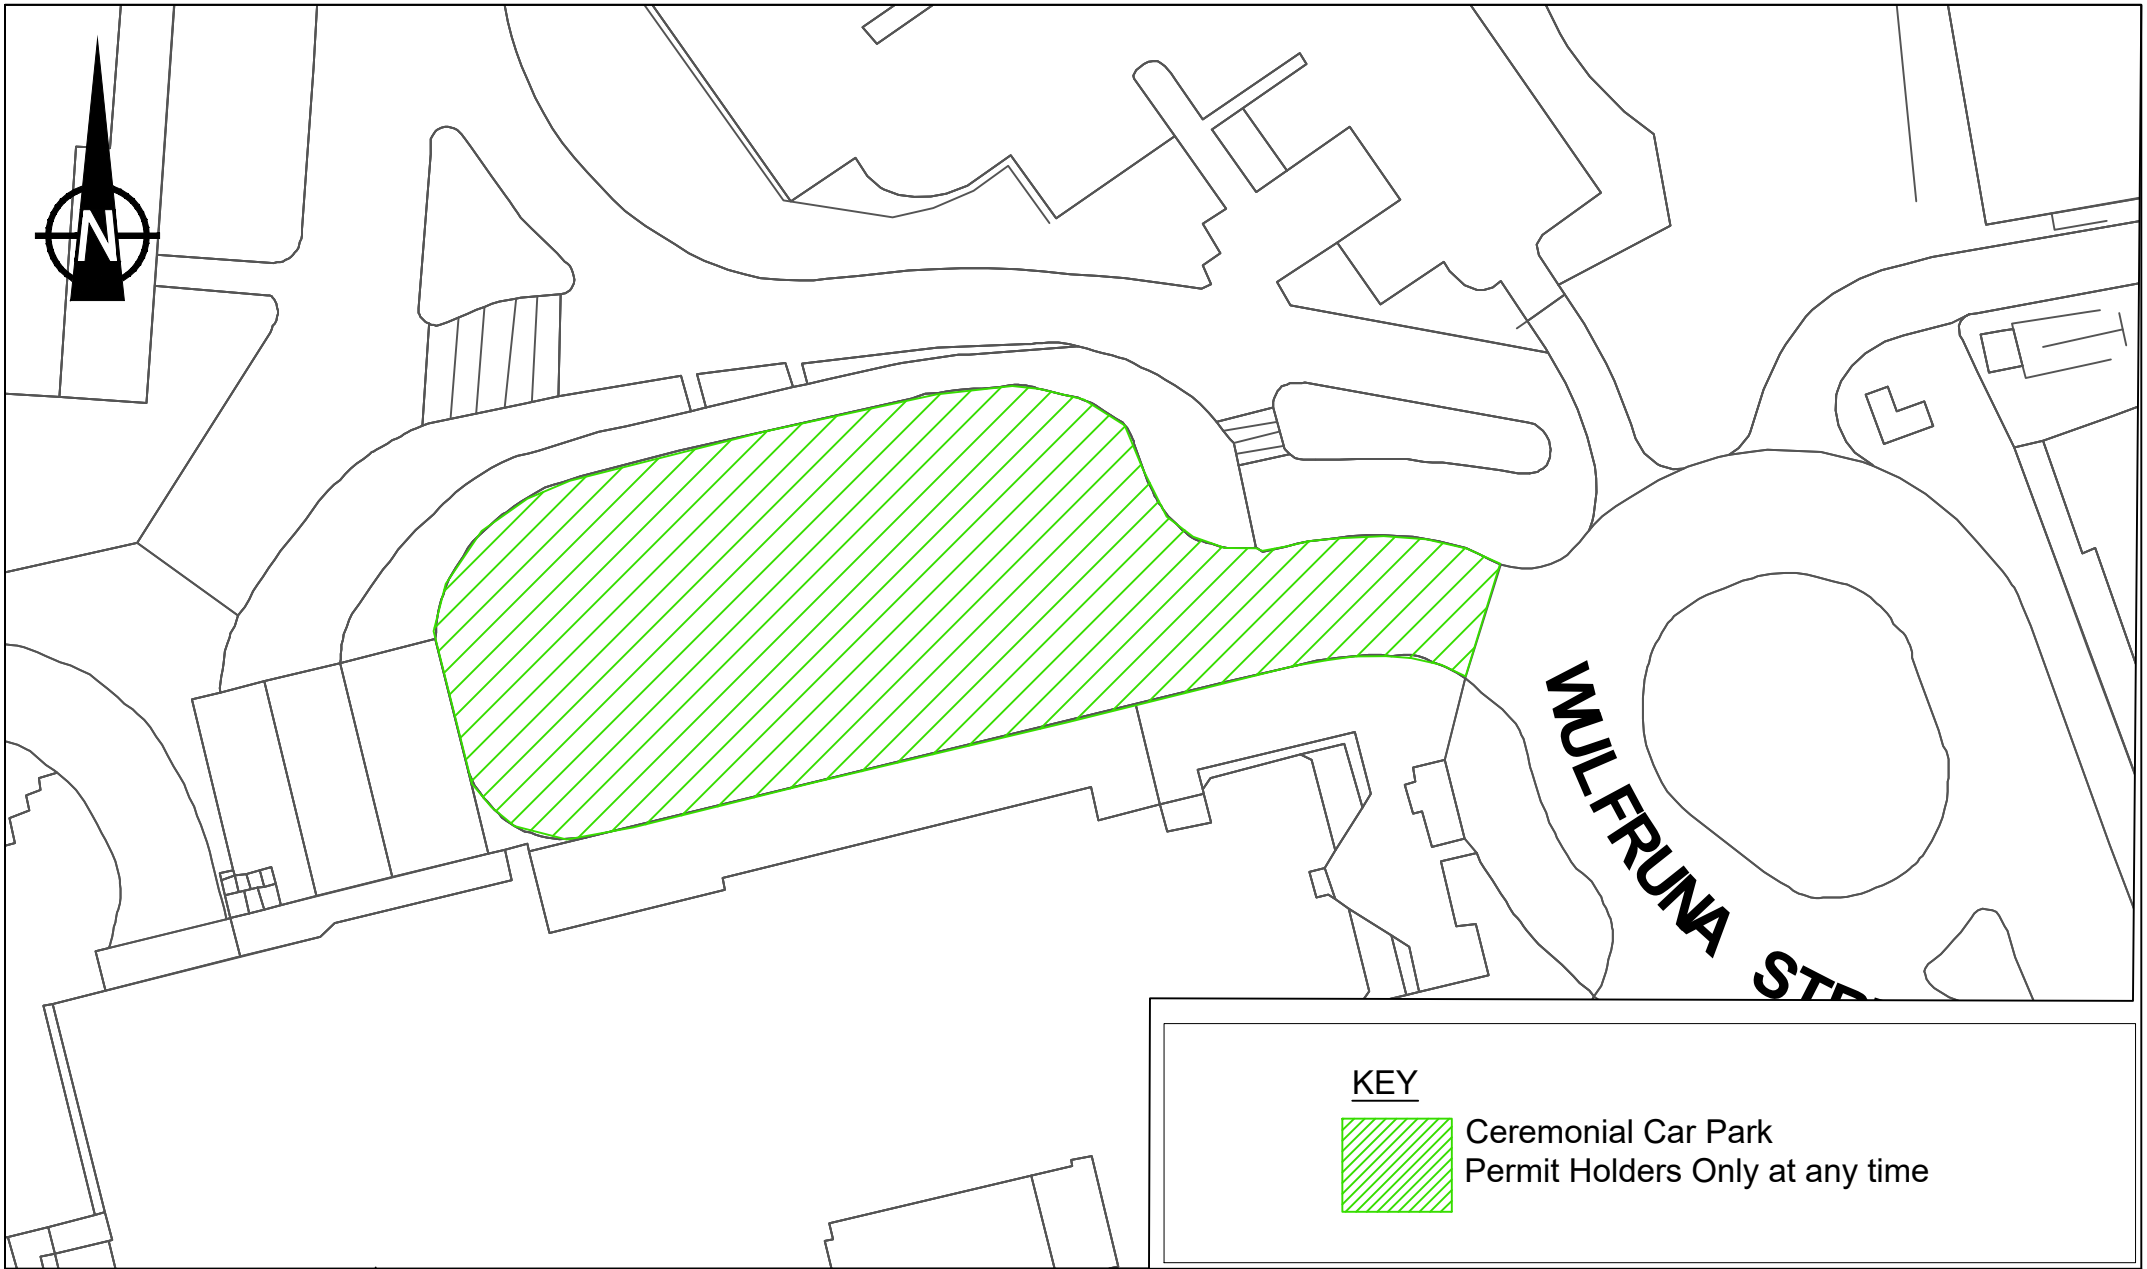

# TEMPEST STREET (WV2 1AA) OFF-STREET CAR PARKING PLACES ORDER PLAN

Date 19/03/19  
 Scale 1:1250  
 Drwg. No. T4/4123-20

Transportation Services,  
 City of Wolverhampton,  
 Place, Civic Centre,  
 St. Peter's Square,  
 Wolverhampton WV1 1RP.

# WHITMORE STREET (WV1 1JR) OFF-STREET PARKING PLACES ORDER PLAN

Date 21/02/19  
 Scale 1:1250  
 Drwg. No. T4/4123-21

Transportation Services,  
 City of Wolverhampton,  
 Place, Civic Centre,  
 St. Peter's Square,  
 Wolverhampton WV1 1RP.