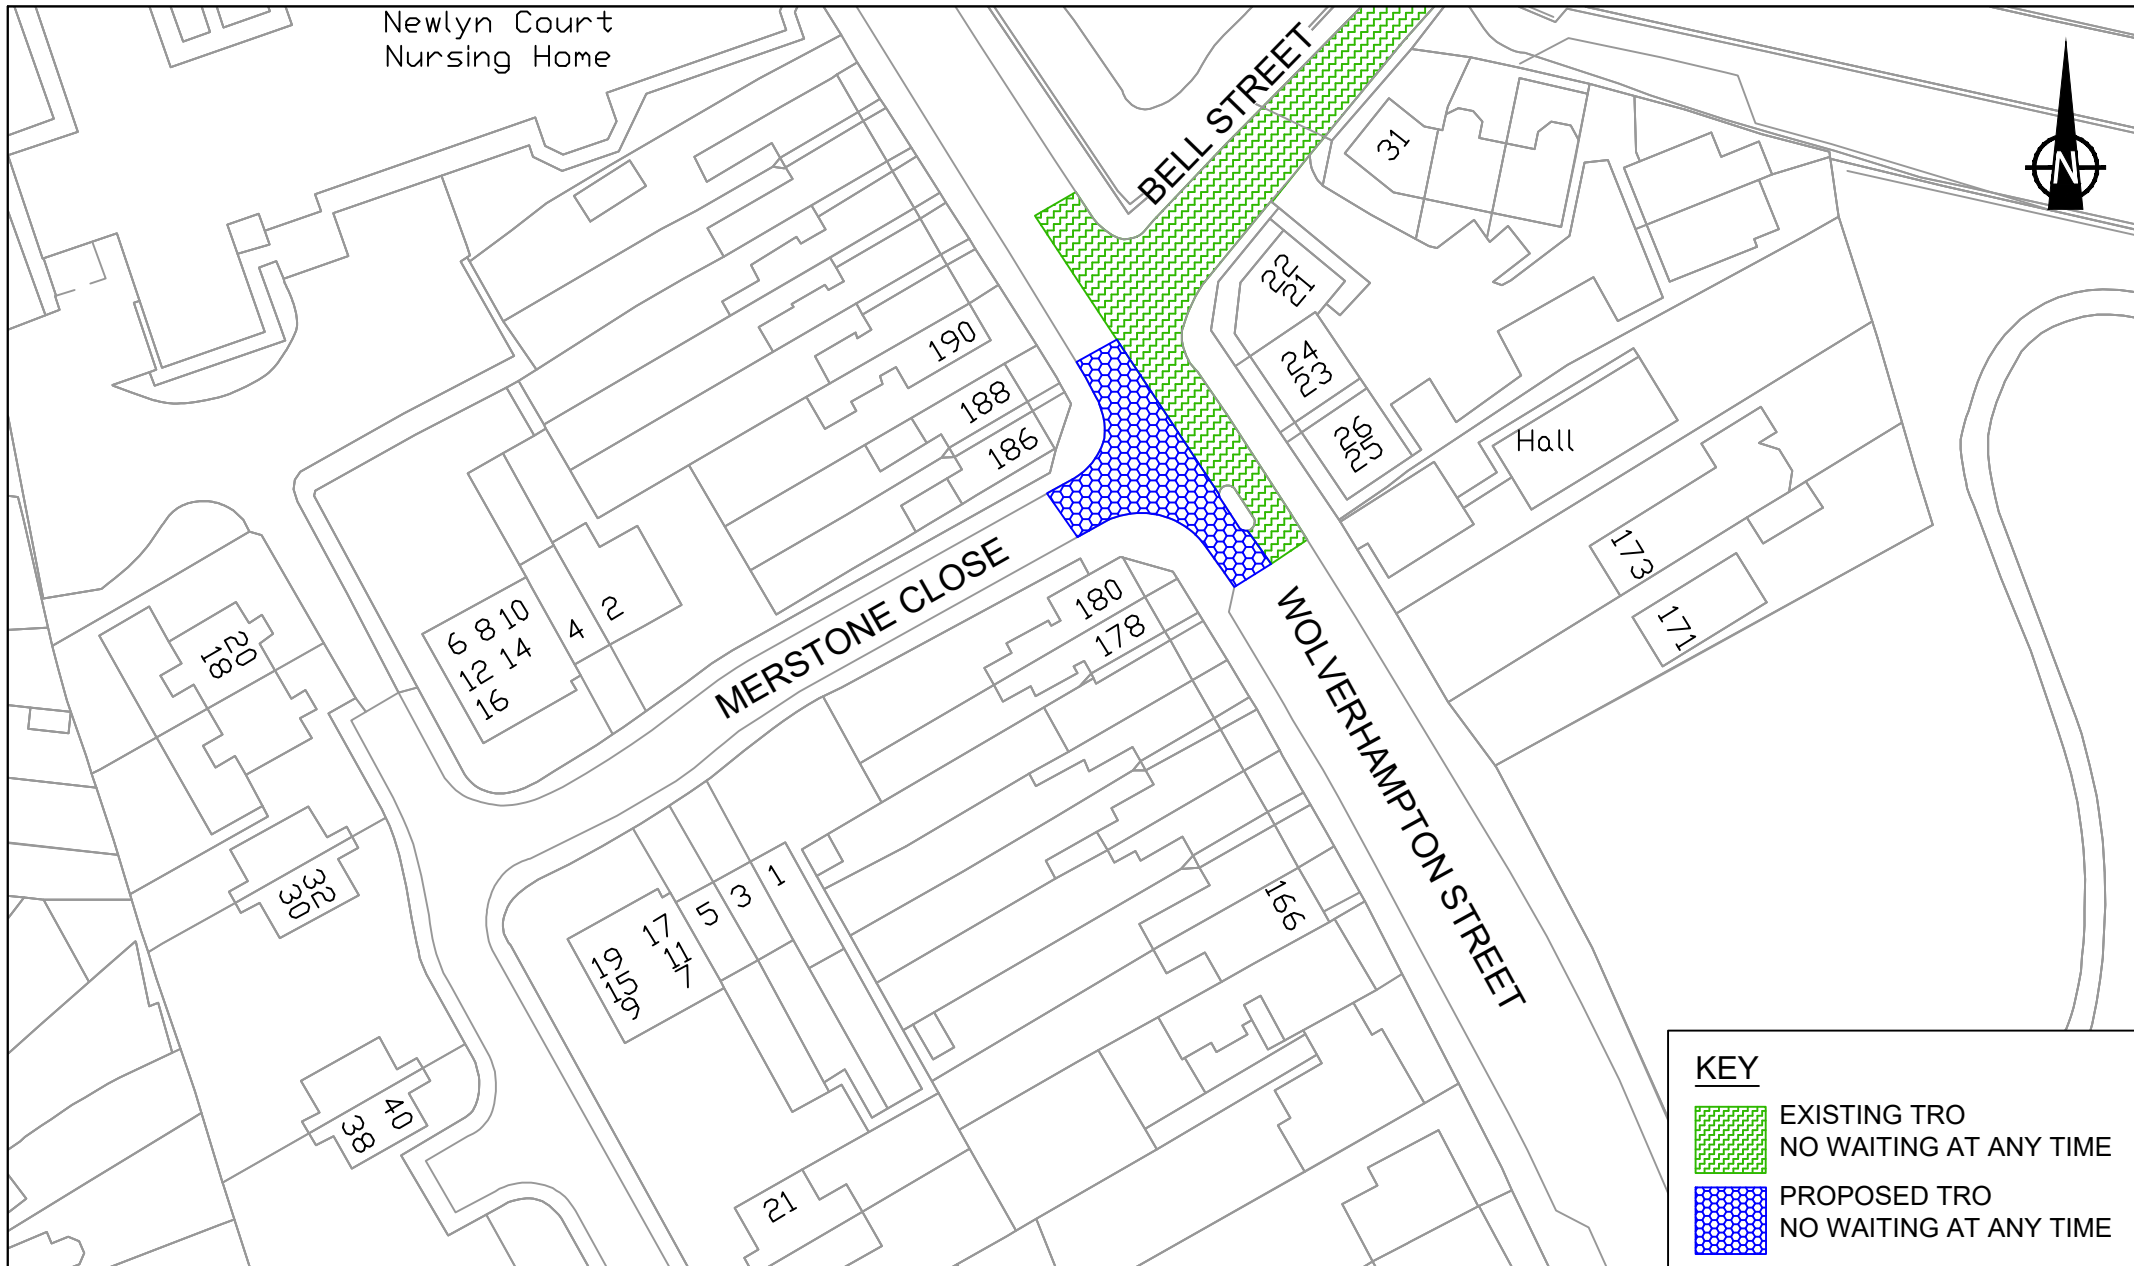

Newlyn Court
Nursing Home

KEY

-  EXISTING TRO
NO WAITING AT ANY TIME
-  PROPOSED TRO
NO WAITING AT ANY TIME

City of Wolverhampton Council
Transportation Services,
Place, Civic Centre,
St Peter's Square,
Wolverhampton,
WV1 1RP

MERSTONE CLOSE, WOLVERHAMPTON STREET PROPOSED WAITING RESTRICTIONS PLAN

Date 10/11/2021
Scale 1:750
Drwg. No. T4/4297A