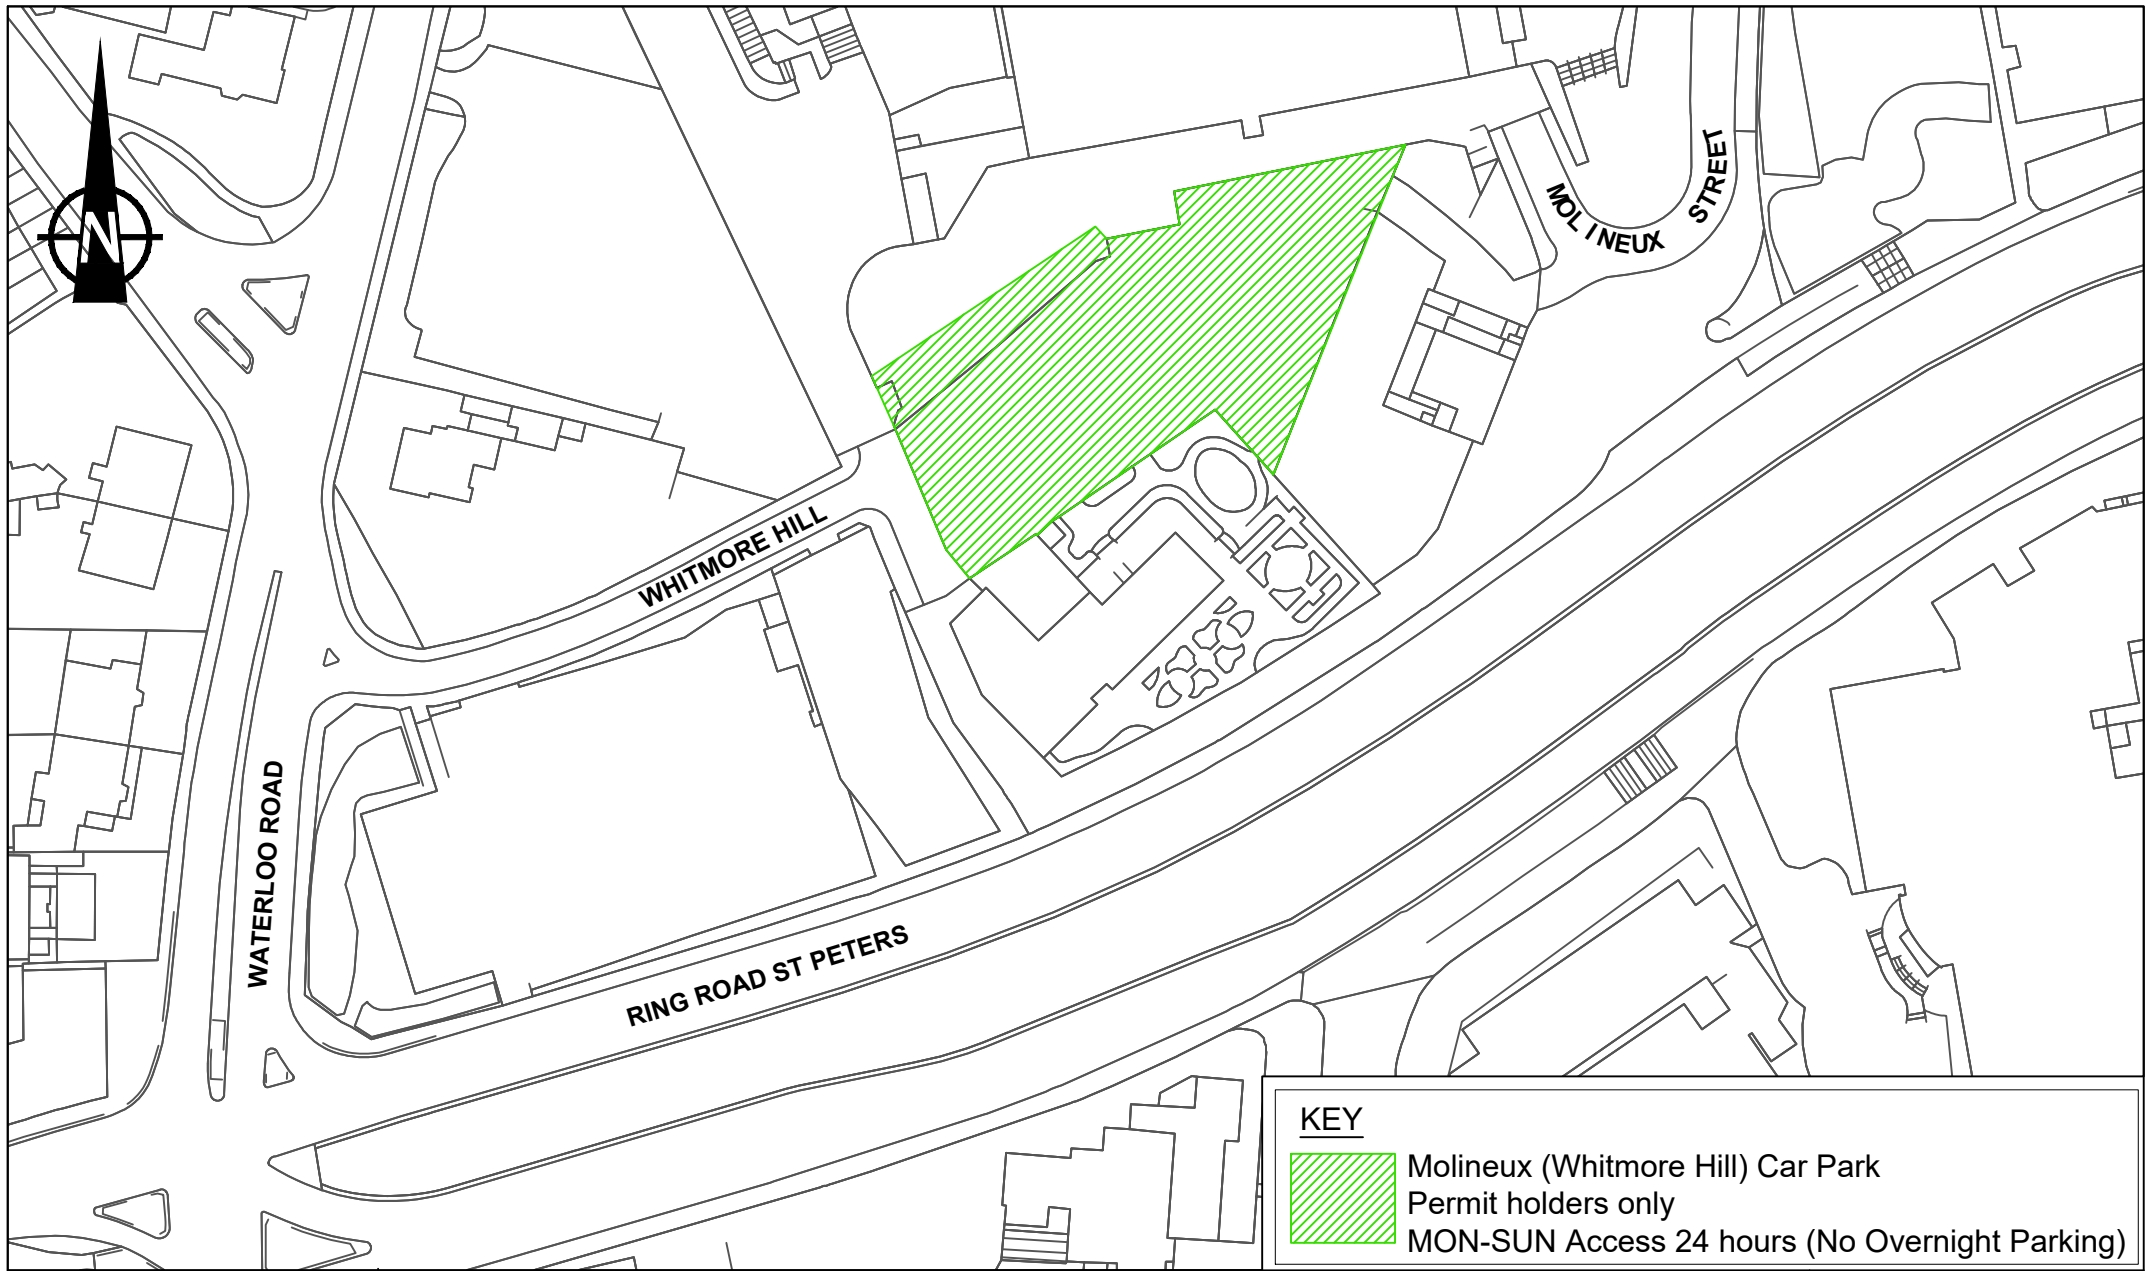

Date 21/02/19
 Scale 1:1250
 Drwg. No. T4/4123-10

KEY

 Market Traders Car Park
 MON-SUN Access 24 hours (Permit Holders Only)

Transportation Services,
 City of Wolverhampton,
 Place, Civic Centre,
 St. Peter's Square,
 Wolverhampton WV1 1RP.

MARKET TRADERS OFF-STREET CAR PARKING PLACES ORDER PLAN

Date 21/02/19
 Scale 1:1250
 Drwg. No. T4/4123-11

KEY

Molineux (Whitmore Hill) Car Park
 Permit holders only
 MON-SUN Access 24 hours (No Overnight Parking)

Transportation Services,
 City of Wolverhampton,
 Place, Civic Centre,
 St. Peter's Square,
 Wolverhampton WV1 1RP.

MOLINEUX OFF-STREET CAR PARKING PLACES ORDER PLAN

Date 21/02/19
 Scale 1:1250
 Drwg. No. T4/4123-12