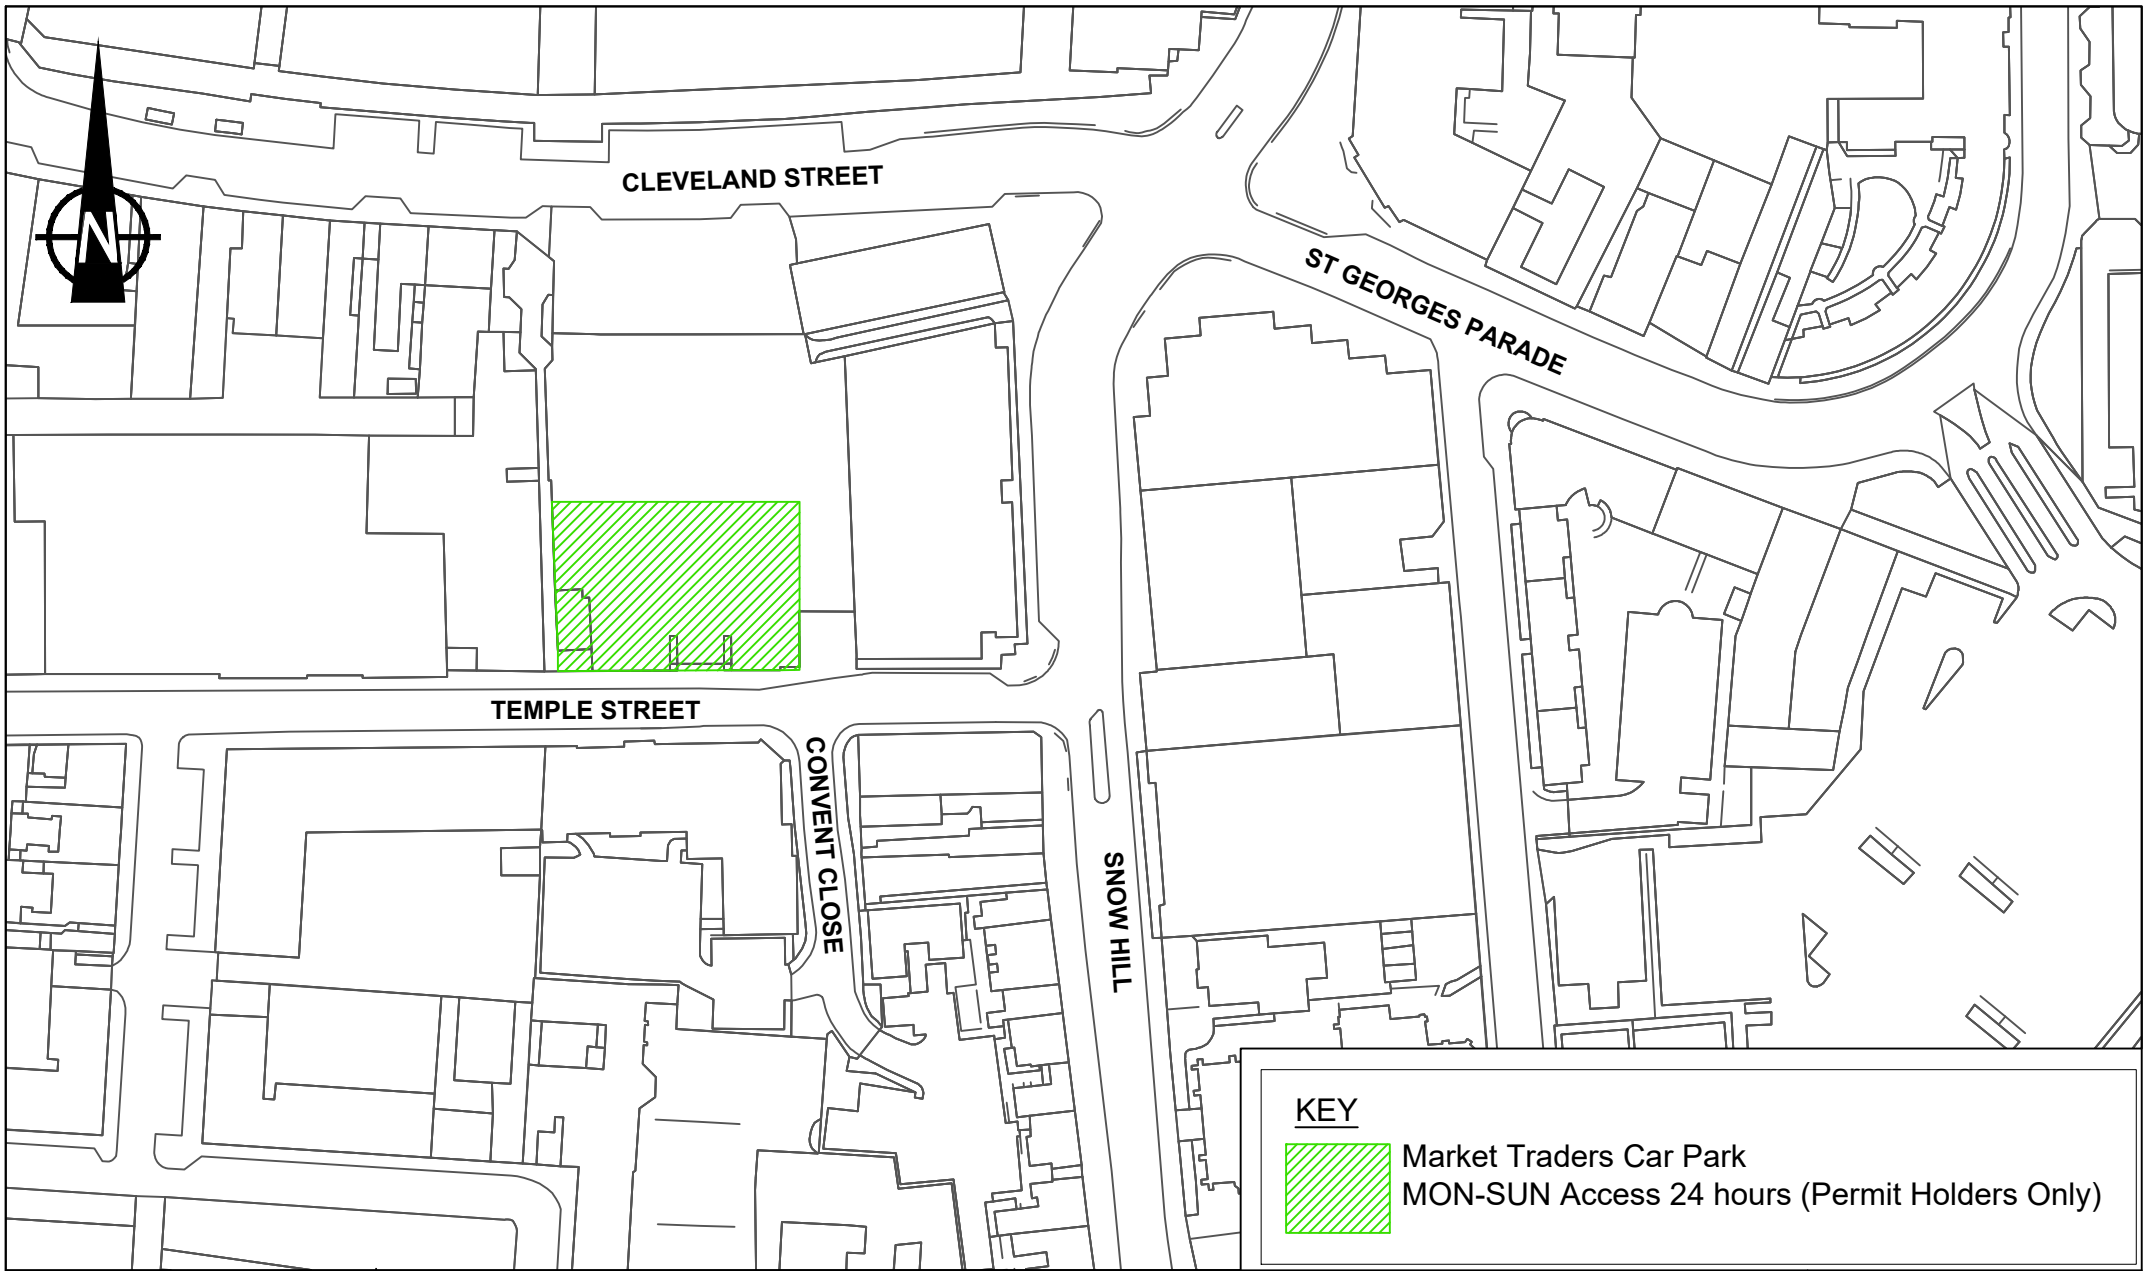

Date 21/02/19
Scale 1:1250
Drwg. No. T4/4123-08

Transportation Services,
 City of Wolverhampton,
 Place, Civic Centre,
 St. Peter's Square,
 Wolverhampton WV1 1RP.

FOLD STREET (WV1 4LP) OFF-STREET PARKING PLACES ORDER PLAN

Date 21/02/19
 Scale 1:1250
 Drwg. No. T4/4123-09

Transportation Services,
 City of Wolverhampton,
 Place, Civic Centre,
 St. Peter's Square,
 Wolverhampton WV1 1RP.

MARKET OFF-STREET CAR PARKING PLACES ORDER PLAN

Date 21/02/19
 Scale 1:1250
 Drwg. No. T4/4123-10

KEY

 Market Traders Car Park
 MON-SUN Access 24 hours (Permit Holders Only)

Transportation Services,
 City of Wolverhampton,
 Place, Civic Centre,
 St. Peter's Square,
 Wolverhampton WV1 1RP.