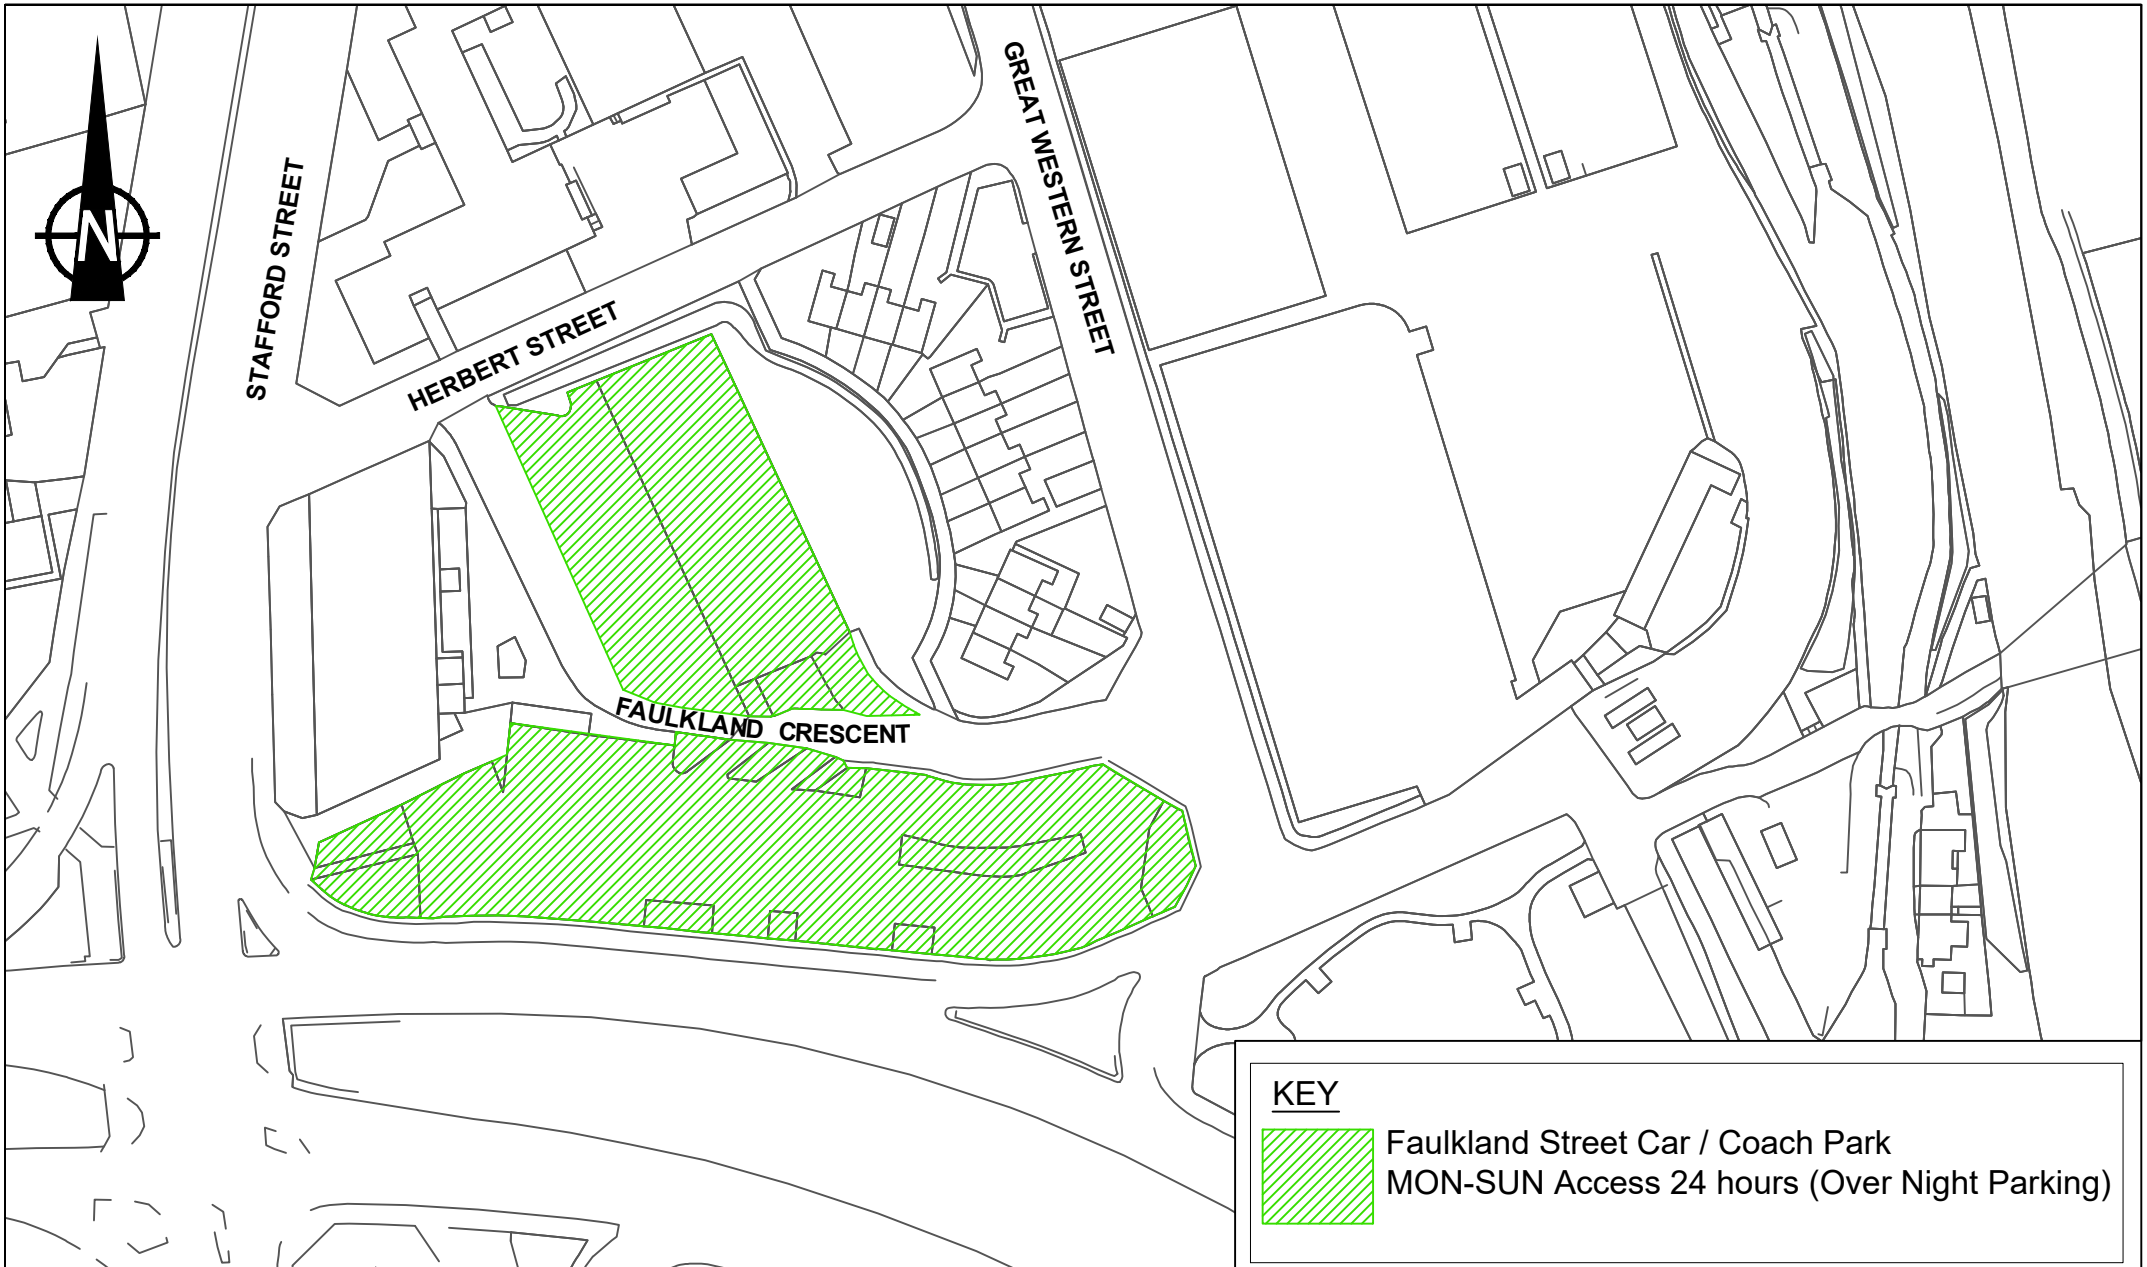

Date 21/02/19
 Scale 1:1250
 Drwg. No. T4/4123-07

Transportation Services,
City of Wolverhampton,
Place, Civic Centre,
St. Peter's Square,
Wolverhampton WV1 1RP.

FAULKLAND STREET (WV1 1JN) OFF-STREET PARKING PLACES ORDER PLAN

Date 21/02/19
Scale 1:1250
Drwg. No. T4/4123-08

Transportation Services,
 City of Wolverhampton,
 Place, Civic Centre,
 St. Peter's Square,
 Wolverhampton WV1 1RP.

FOLD STREET (WV1 4LP) OFF-STREET PARKING PLACES ORDER PLAN

Date 21/02/19
 Scale 1:1250
 Drwg. No. T4/4123-09

Transportation Services,
 City of Wolverhampton,
 Place, Civic Centre,
 St. Peter's Square,
 Wolverhampton WV1 1RP.

MARKET OFF-STREET CAR PARKING PLACES ORDER PLAN

Date 21/02/19
 Scale 1:1250
 Drwg. No. T4/4123-10

KEY

 Market Traders Car Park
 MON-SUN Access 24 hours (Permit Holders Only)

Transportation Services,
 City of Wolverhampton,
 Place, Civic Centre,
 St. Peter's Square,
 Wolverhampton WV1 1RP.