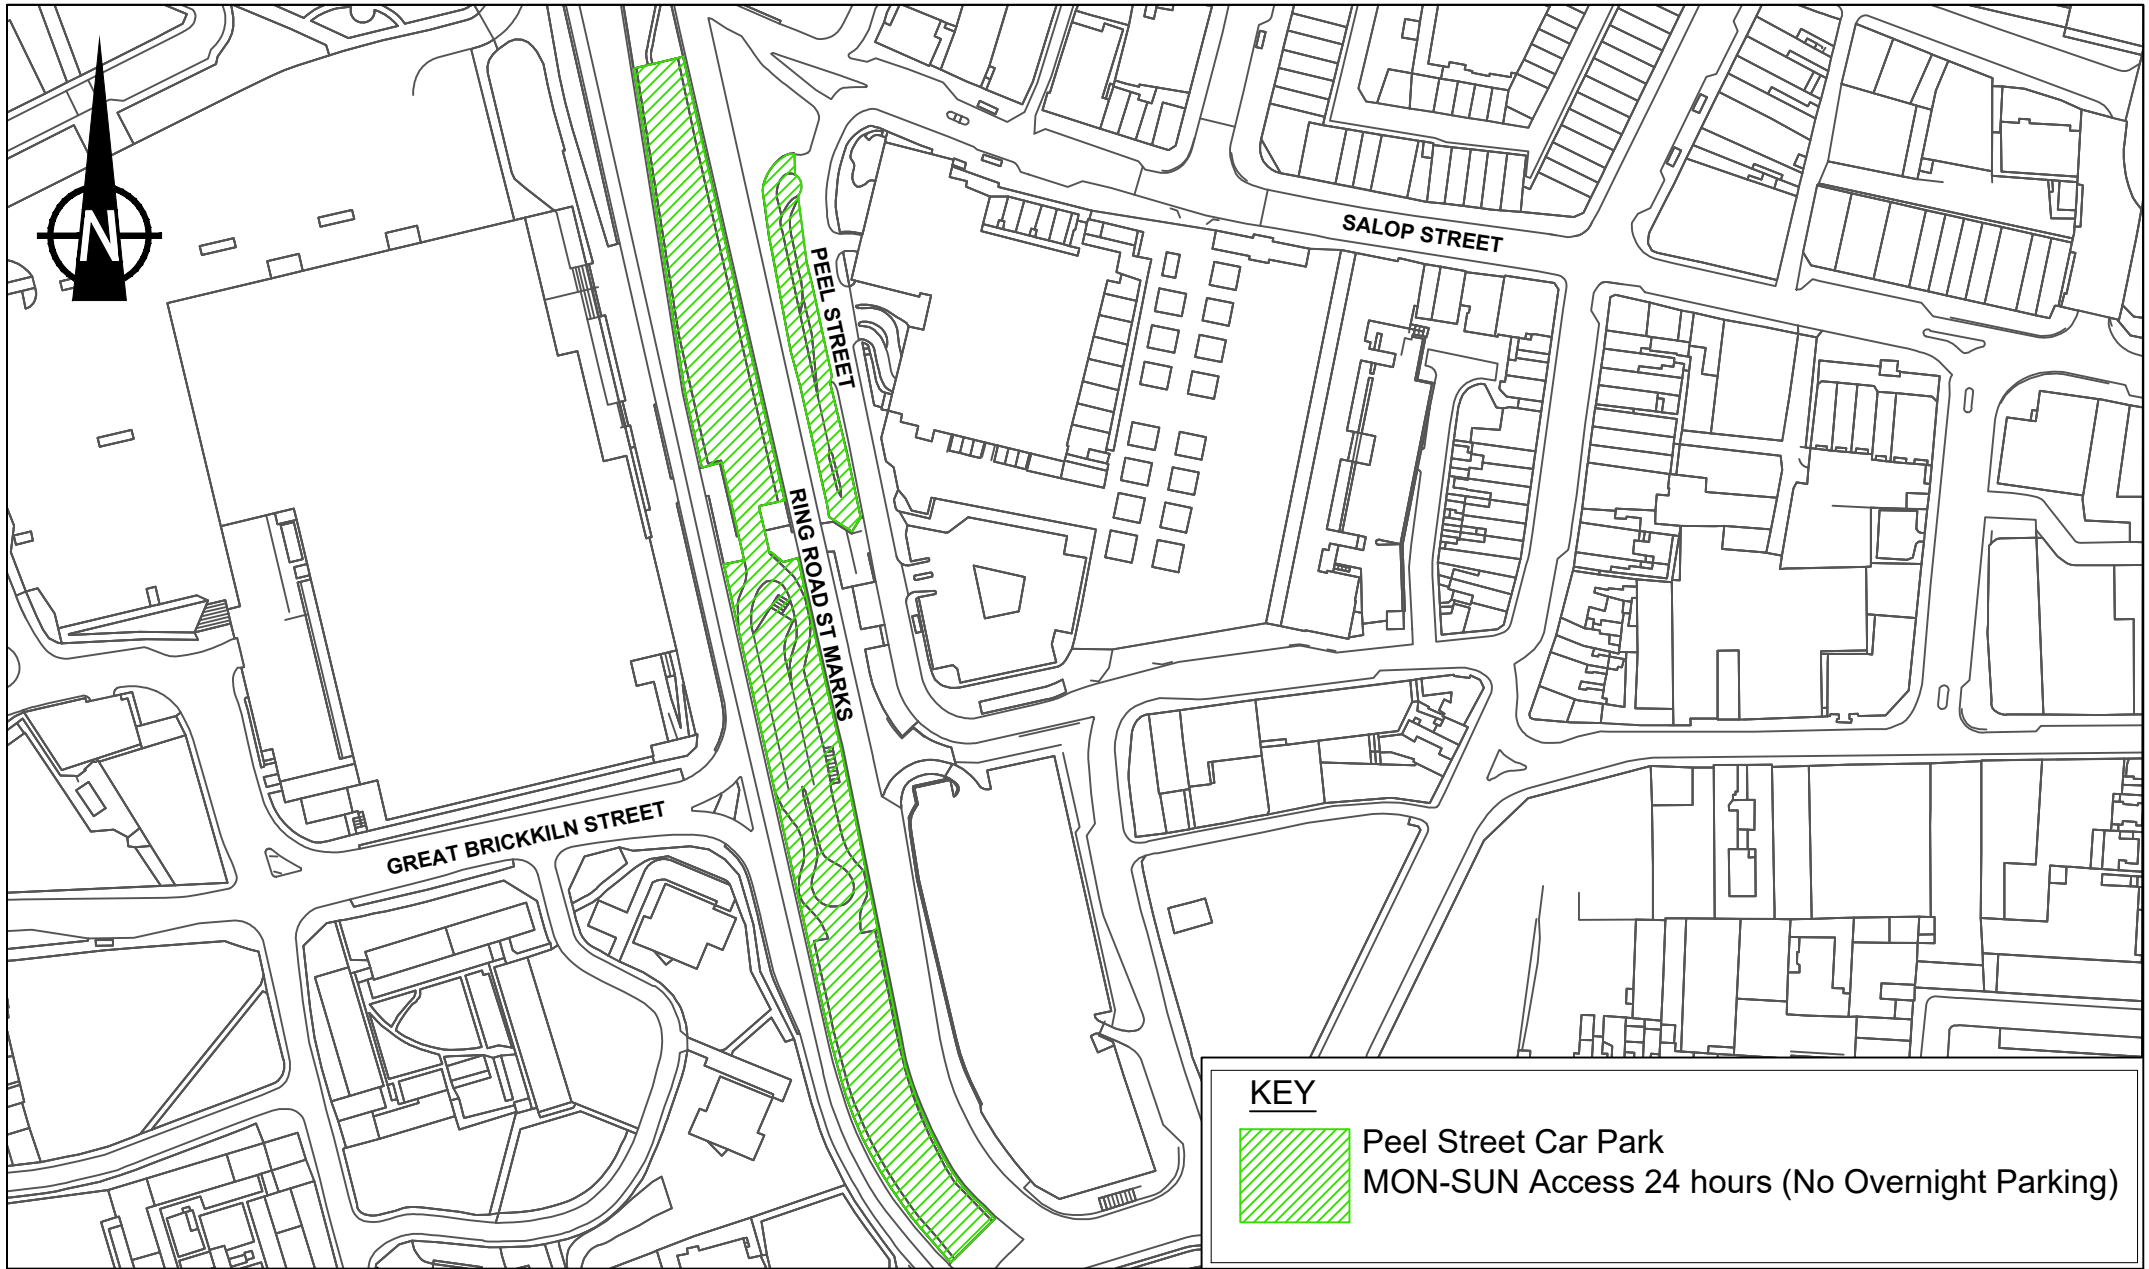

# OXFORD STREET (WV1 3SD) OFF-STREET PARKING PLACES ORDER PLAN

Date 21/02/19  
 Scale 1:1250  
 Drwg. No. T4/4123-13

Transportation Services,  
 City of Wolverhampton,  
 Place, Civic Centre,  
 St. Peter's Square,  
 Wolverhampton WV1 1RP.

# PEEL STREET OFF-STREET PARKING PLACES ORDER PLAN

Date 21/02/19  
 Scale 1:2000  
 Drwg. No. T4/4123-14

**KEY**

 School Street Car Park  
 MON-SUN Access 24 hours (No Overnight Parking)

Transportation Services,  
 City of Wolverhampton,  
 Place, Civic Centre,  
 St. Peter's Square,  
 Wolverhampton WV1 1RP.

# SCHOOL STREET OFF-STREET CAR PARKING PLACES ORDER PLAN

Date 21/02/19  
 Scale 1:1250  
 Drwg. No. T4/4123-15

Transportation Services,  
 City of Wolverhampton,  
 Place, Civic Centre,  
 St. Peter's Square,  
 Wolverhampton WV1 1RP.

# SHOWELL ROAD (SCIENCE PARK) OFF-STREET CAR PARKING PLACES ORDER PLAN

Date 21/02/19  
 Scale 1:1250  
 Drwg. No. T4/4123-16

Transportation Services,  
 City of Wolverhampton,  
 Place, Civic Centre,  
 St. Peter's Square,  
 Wolverhampton WV1 1RP.