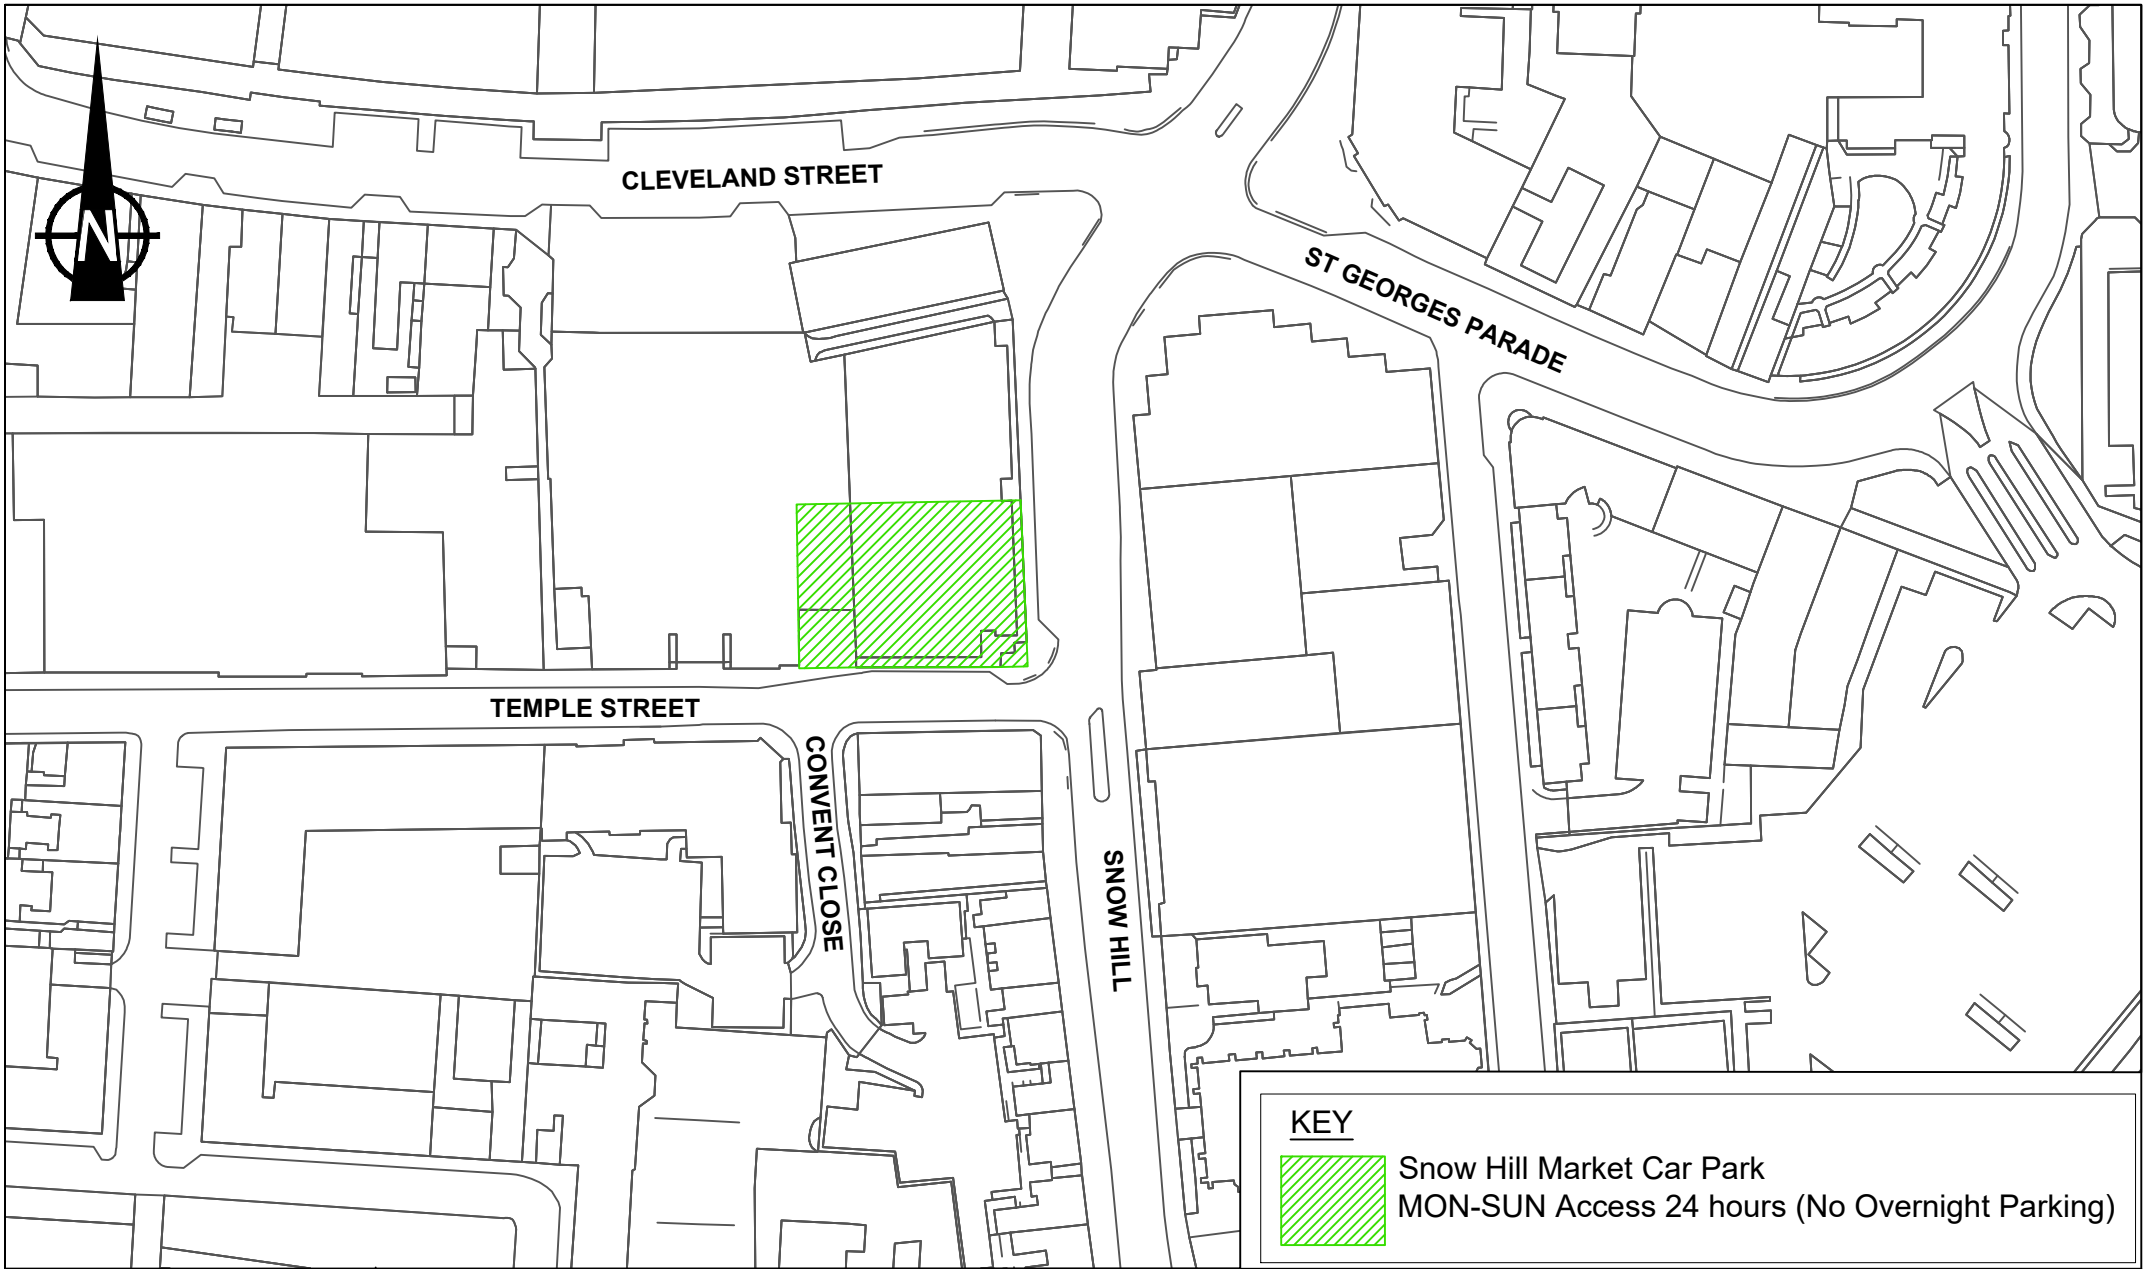

# PEEL STREET OFF-STREET PARKING PLACES ORDER PLAN

Date 21/02/19  
 Scale 1:2000  
 Drwg. No. T4/4123-14

**KEY**

 School Street Car Park  
 MON-SUN Access 24 hours (No Overnight Parking)

Transportation Services,  
 City of Wolverhampton,  
 Place, Civic Centre,  
 St. Peter's Square,  
 Wolverhampton WV1 1RP.

# SCHOOL STREET OFF-STREET CAR PARKING PLACES ORDER PLAN

Date 21/02/19  
 Scale 1:1250  
 Drwg. No. T4/4123-15

Transportation Services,  
 City of Wolverhampton,  
 Place, Civic Centre,  
 St. Peter's Square,  
 Wolverhampton WV1 1RP.

# SHOWELL ROAD (SCIENCE PARK) OFF-STREET CAR PARKING PLACES ORDER PLAN

Date 21/02/19  
 Scale 1:1250  
 Drwg. No. T4/4123-16

Transportation Services,  
 City of Wolverhampton,  
 Place, Civic Centre,  
 St. Peter's Square,  
 Wolverhampton WV1 1RP.

# ST PETERS (WV1 1SH) OFF-STREET PARKING PLACES ORDER PLAN

Date 21/02/19  
 Scale 1:1250  
 Drwg. No. T4/4123-18