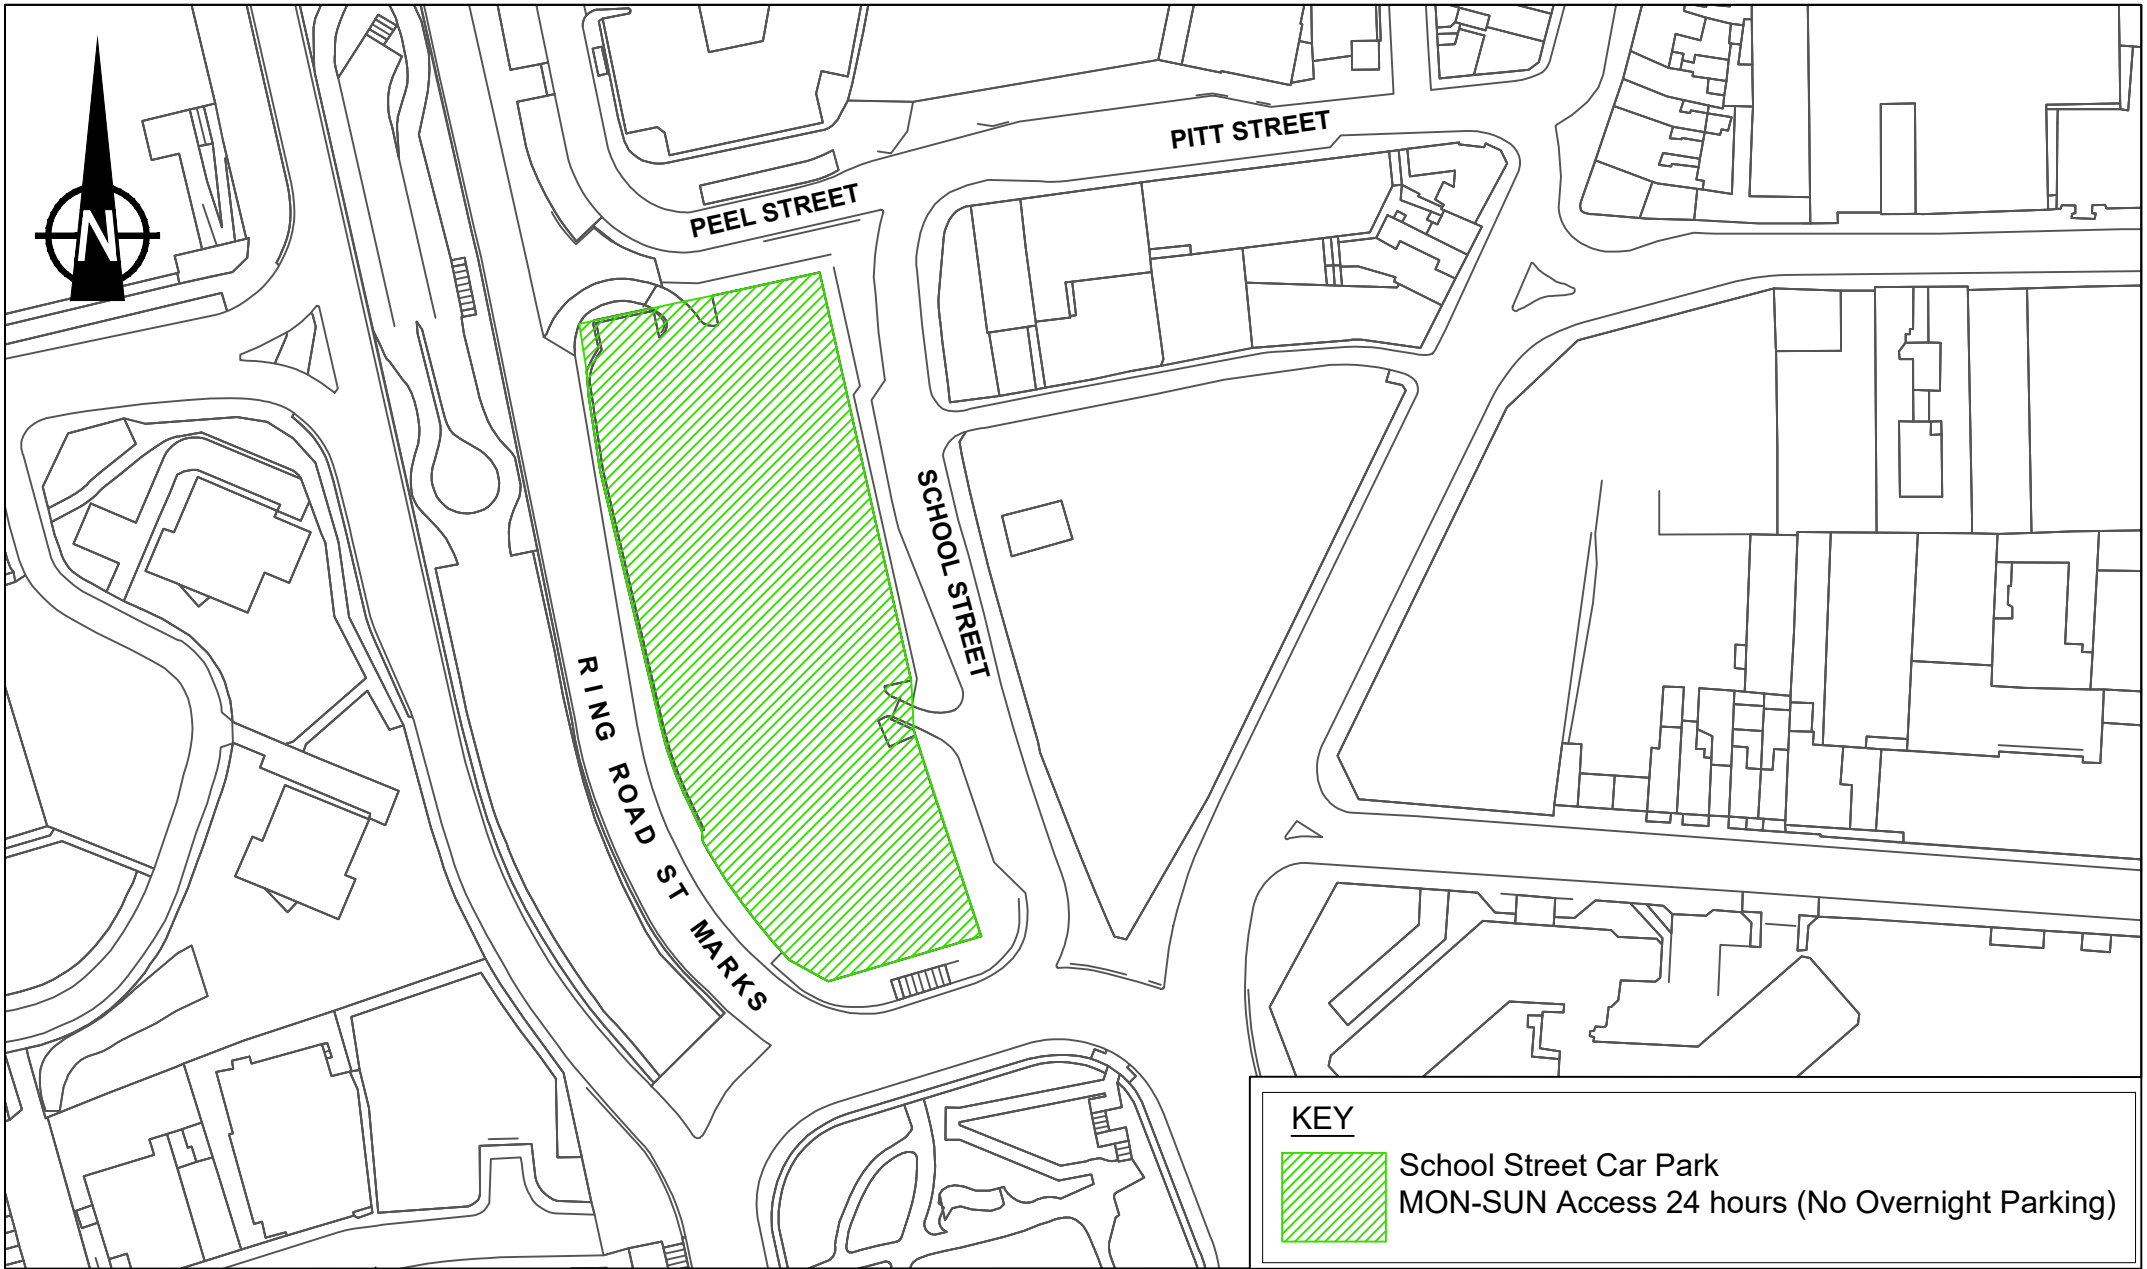

# OXFORD STREET (WV1 3SD) OFF-STREET PARKING PLACES ORDER PLAN

Date 21/02/19  
 Scale 1:1250  
 Drwg. No. T4/4123-13

Transportation Services,  
 City of Wolverhampton,  
 Place, Civic Centre,  
 St. Peter's Square,  
 Wolverhampton WV1 1RP.

# PEEL STREET OFF-STREET PARKING PLACES ORDER PLAN

Date 21/02/19  
 Scale 1:2000  
 Drwg. No. T4/4123-14

**KEY**

 School Street Car Park  
 MON-SUN Access 24 hours (No Overnight Parking)

Transportation Services,  
 City of Wolverhampton,  
 Place, Civic Centre,  
 St. Peter's Square,  
 Wolverhampton WV1 1RP.

# SCHOOL STREET OFF-STREET CAR PARKING PLACES ORDER PLAN

Date 21/02/19  
 Scale 1:1250  
 Drwg. No. T4/4123-15

Transportation Services,  
 City of Wolverhampton,  
 Place, Civic Centre,  
 St. Peter's Square,  
 Wolverhampton WV1 1RP.

# SHOWELL ROAD (SCIENCE PARK) OFF-STREET CAR PARKING PLACES ORDER PLAN

Date 21/02/19  
 Scale 1:1250  
 Drwg. No. T4/4123-16

Transportation Services,  
 City of Wolverhampton,  
 Place, Civic Centre,  
 St. Peter's Square,  
 Wolverhampton WV1 1RP.