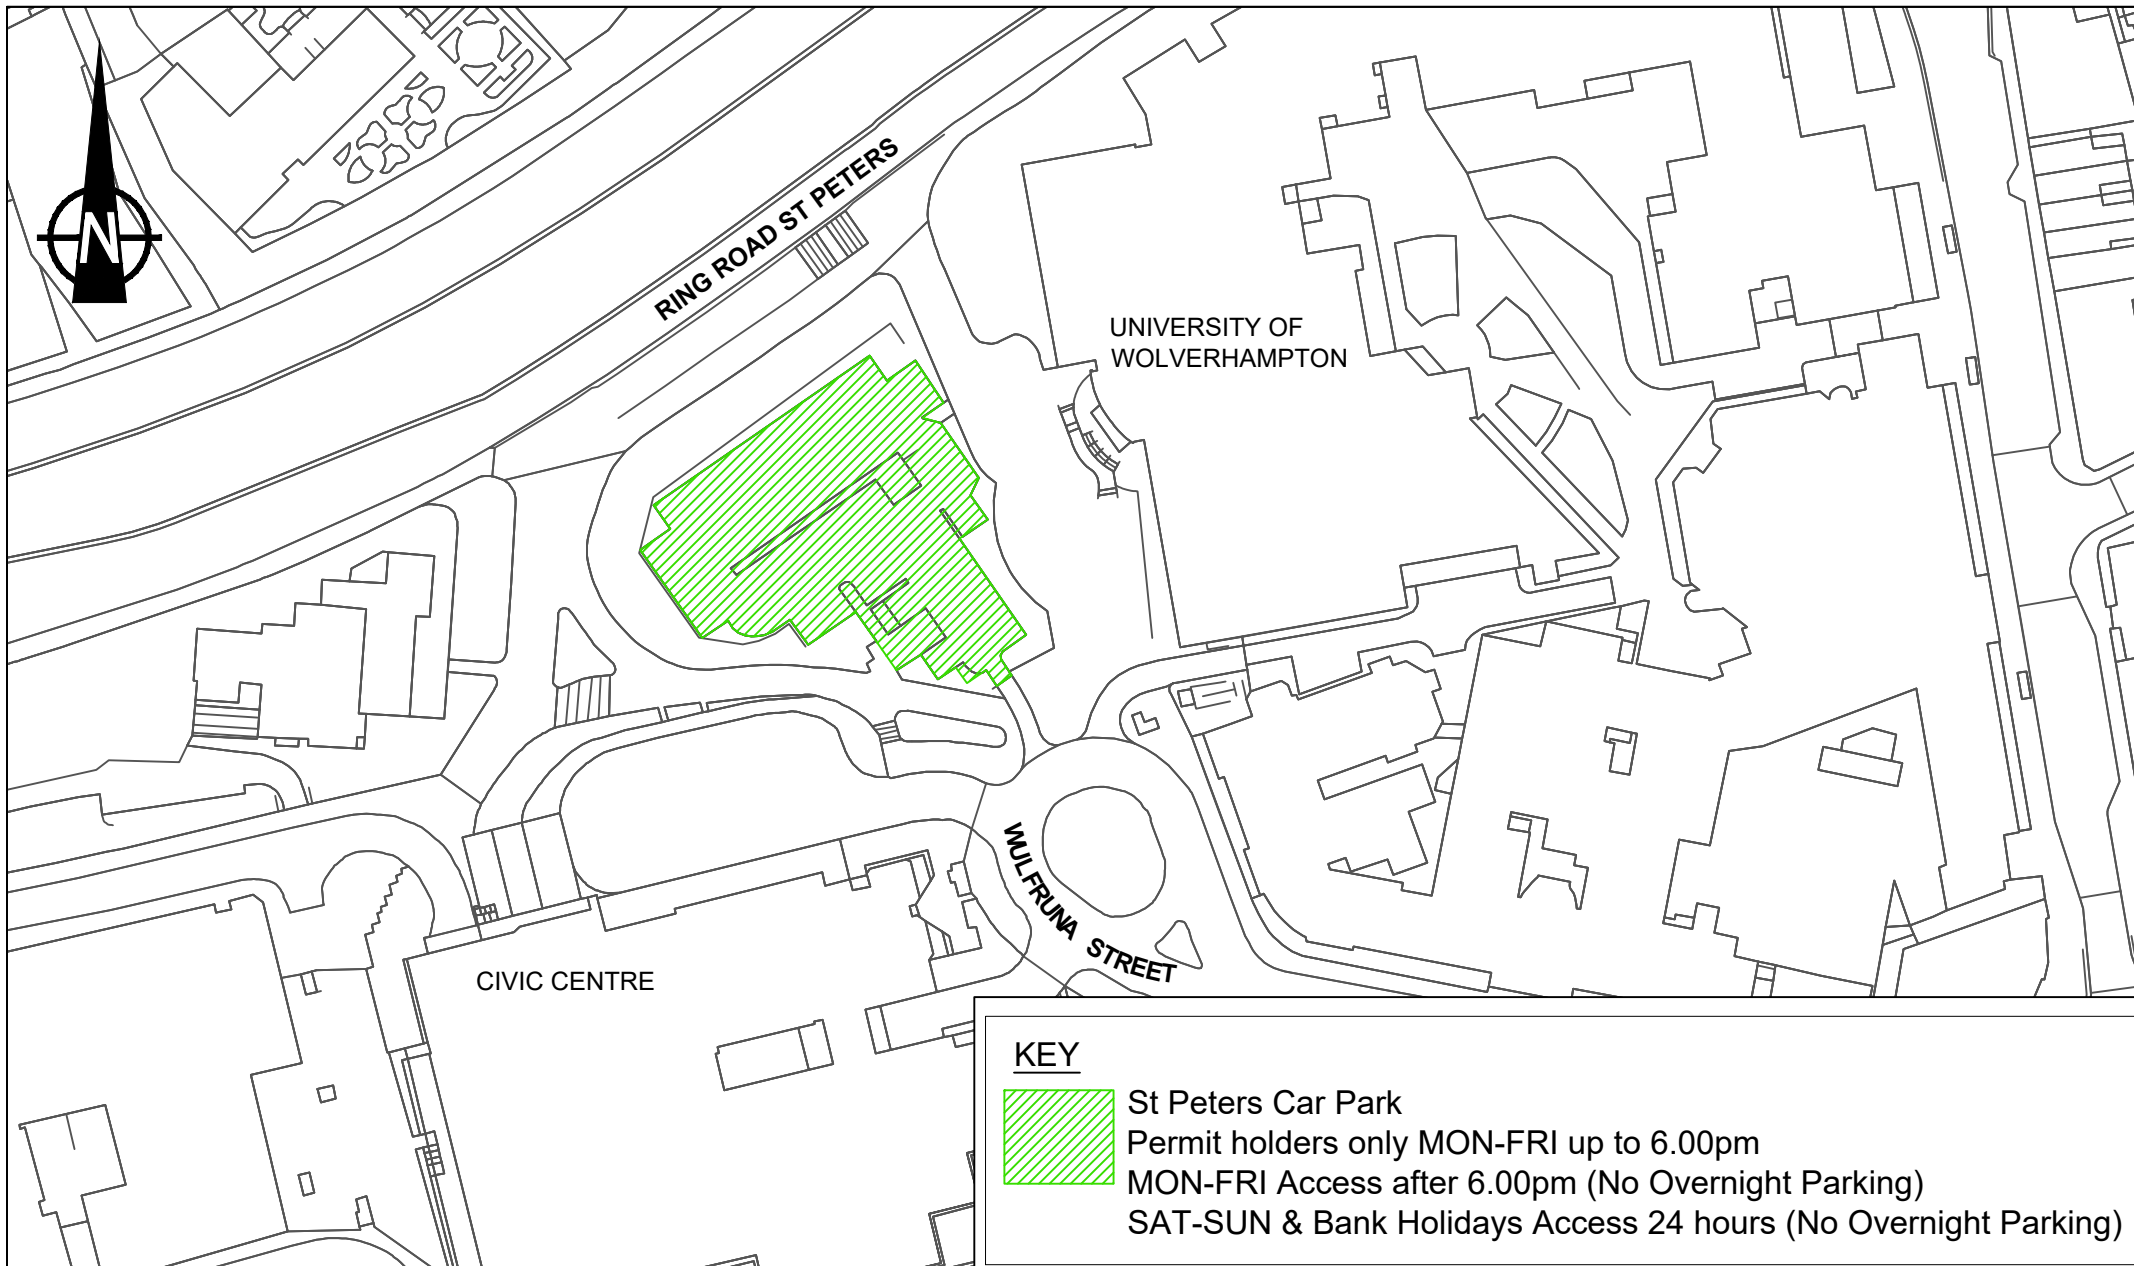

Transportation Services,
City of Wolverhampton,
Place, Civic Centre,
St. Peter's Square,
Wolverhampton WV1 1RP.

ST PETERS (WV1 1SH) OFF-STREET PARKING PLACES ORDER PLAN

Date 21/02/19
Scale 1:1250
Drwg. No. T4/4123-18