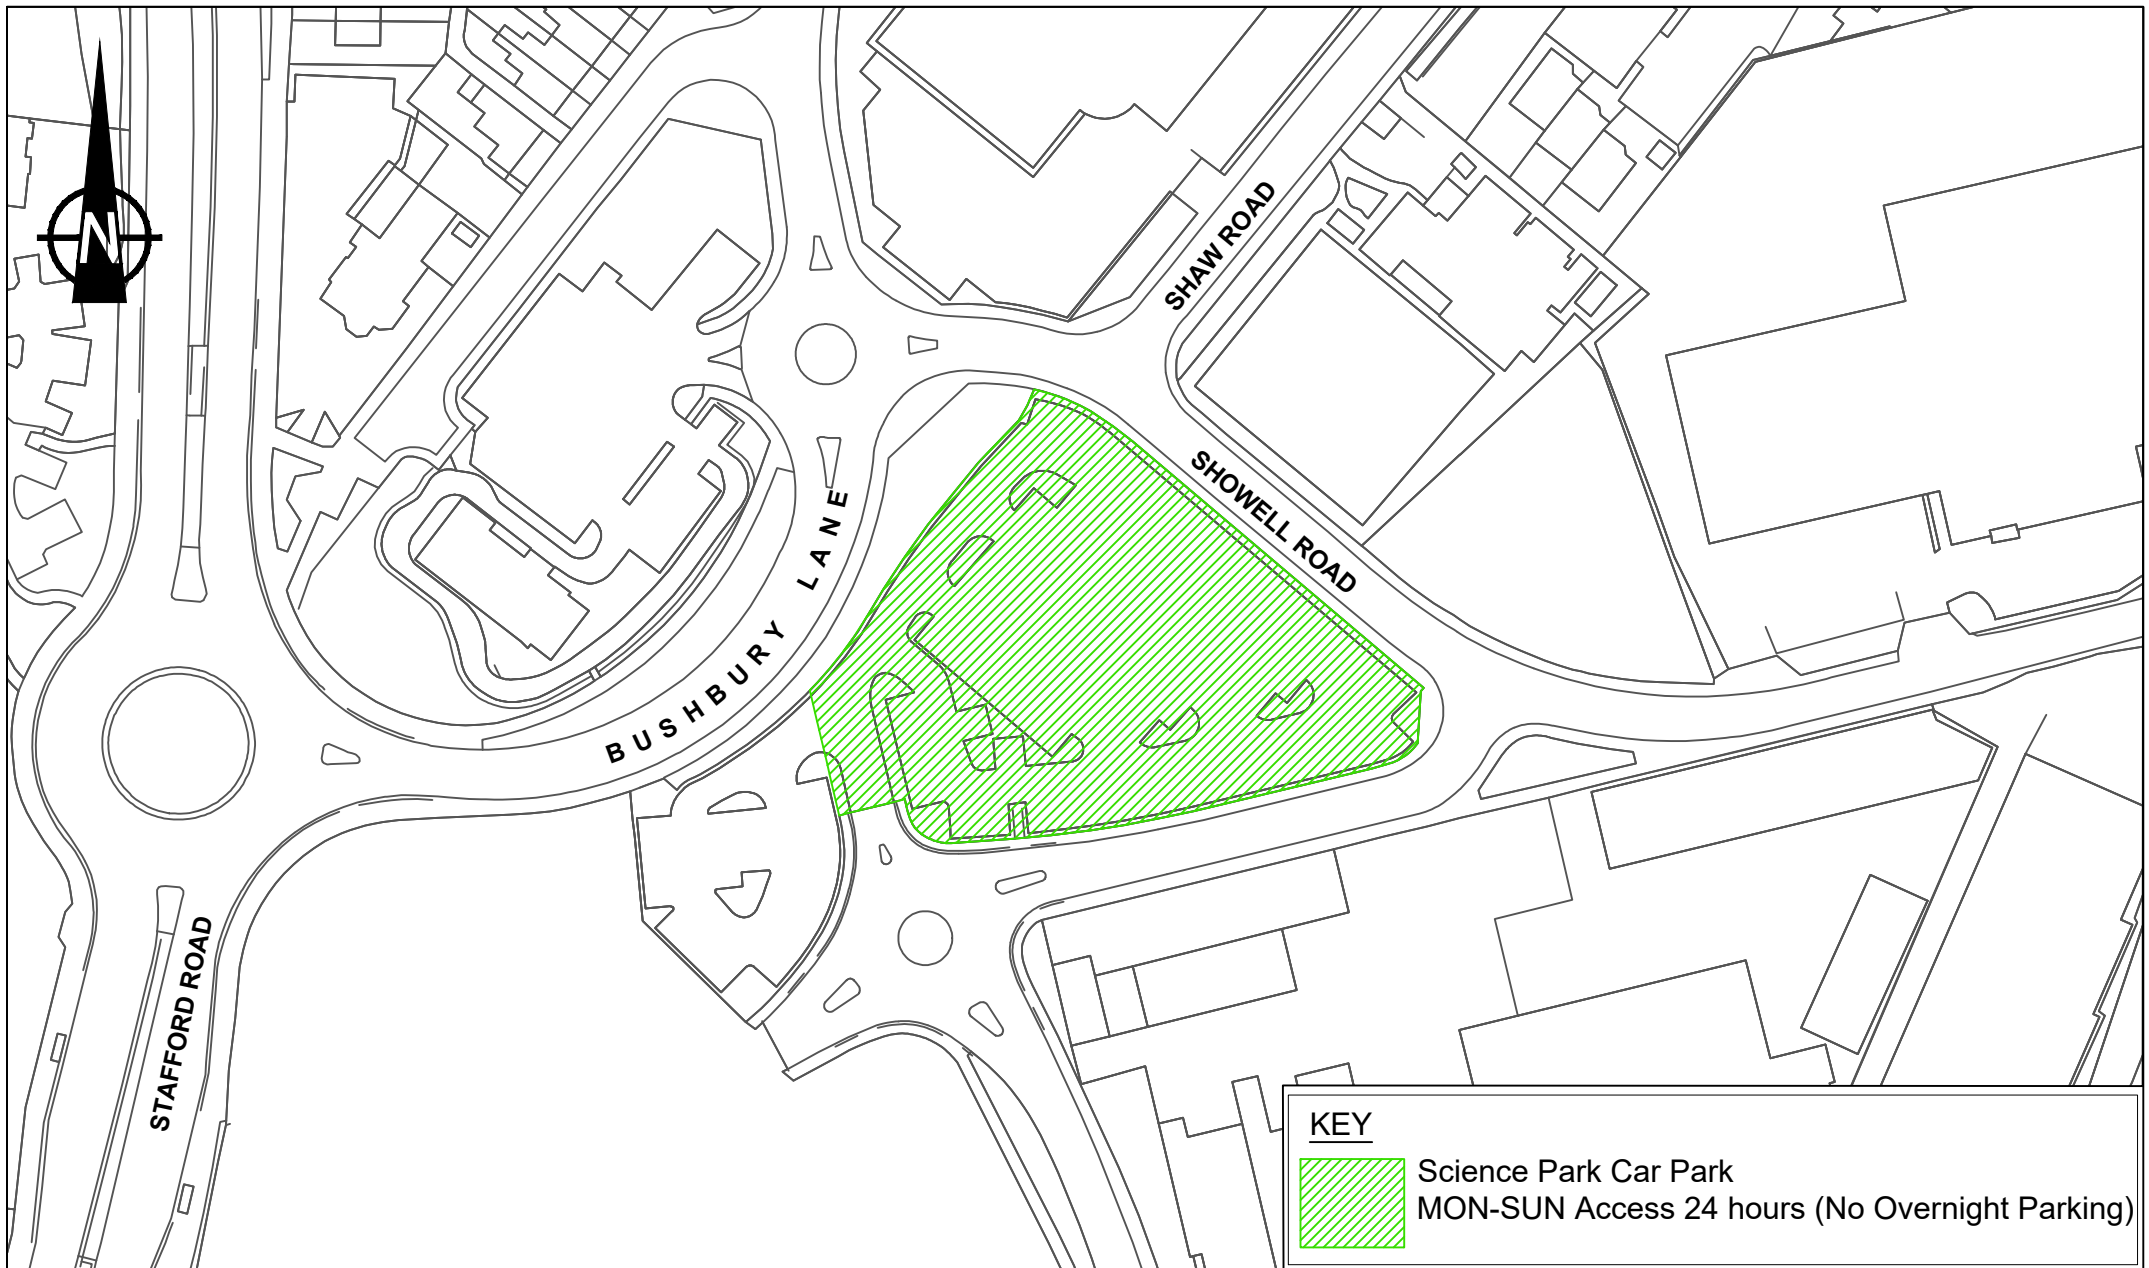

# PEEL STREET OFF-STREET PARKING PLACES ORDER PLAN

Date 21/02/19  
 Scale 1:2000  
 Drwg. No. T4/4123-14

**KEY**

 School Street Car Park  
 MON-SUN Access 24 hours (No Overnight Parking)

Transportation Services,  
 City of Wolverhampton,  
 Place, Civic Centre,  
 St. Peter's Square,  
 Wolverhampton WV1 1RP.

# SCHOOL STREET OFF-STREET CAR PARKING PLACES ORDER PLAN

Date 21/02/19  
 Scale 1:1250  
 Drwg. No. T4/4123-15

Transportation Services,  
 City of Wolverhampton,  
 Place, Civic Centre,  
 St. Peter's Square,  
 Wolverhampton WV1 1RP.

# SHOWELL ROAD (SCIENCE PARK) OFF-STREET CAR PARKING PLACES ORDER PLAN

Date 21/02/19  
 Scale 1:1250  
 Drwg. No. T4/4123-16

Transportation Services,  
 City of Wolverhampton,  
 Place, Civic Centre,  
 St. Peter's Square,  
 Wolverhampton WV1 1RP.

# ST PETERS (WV1 1SH) OFF-STREET PARKING PLACES ORDER PLAN

Date 21/02/19  
 Scale 1:1250  
 Drwg. No. T4/4123-18