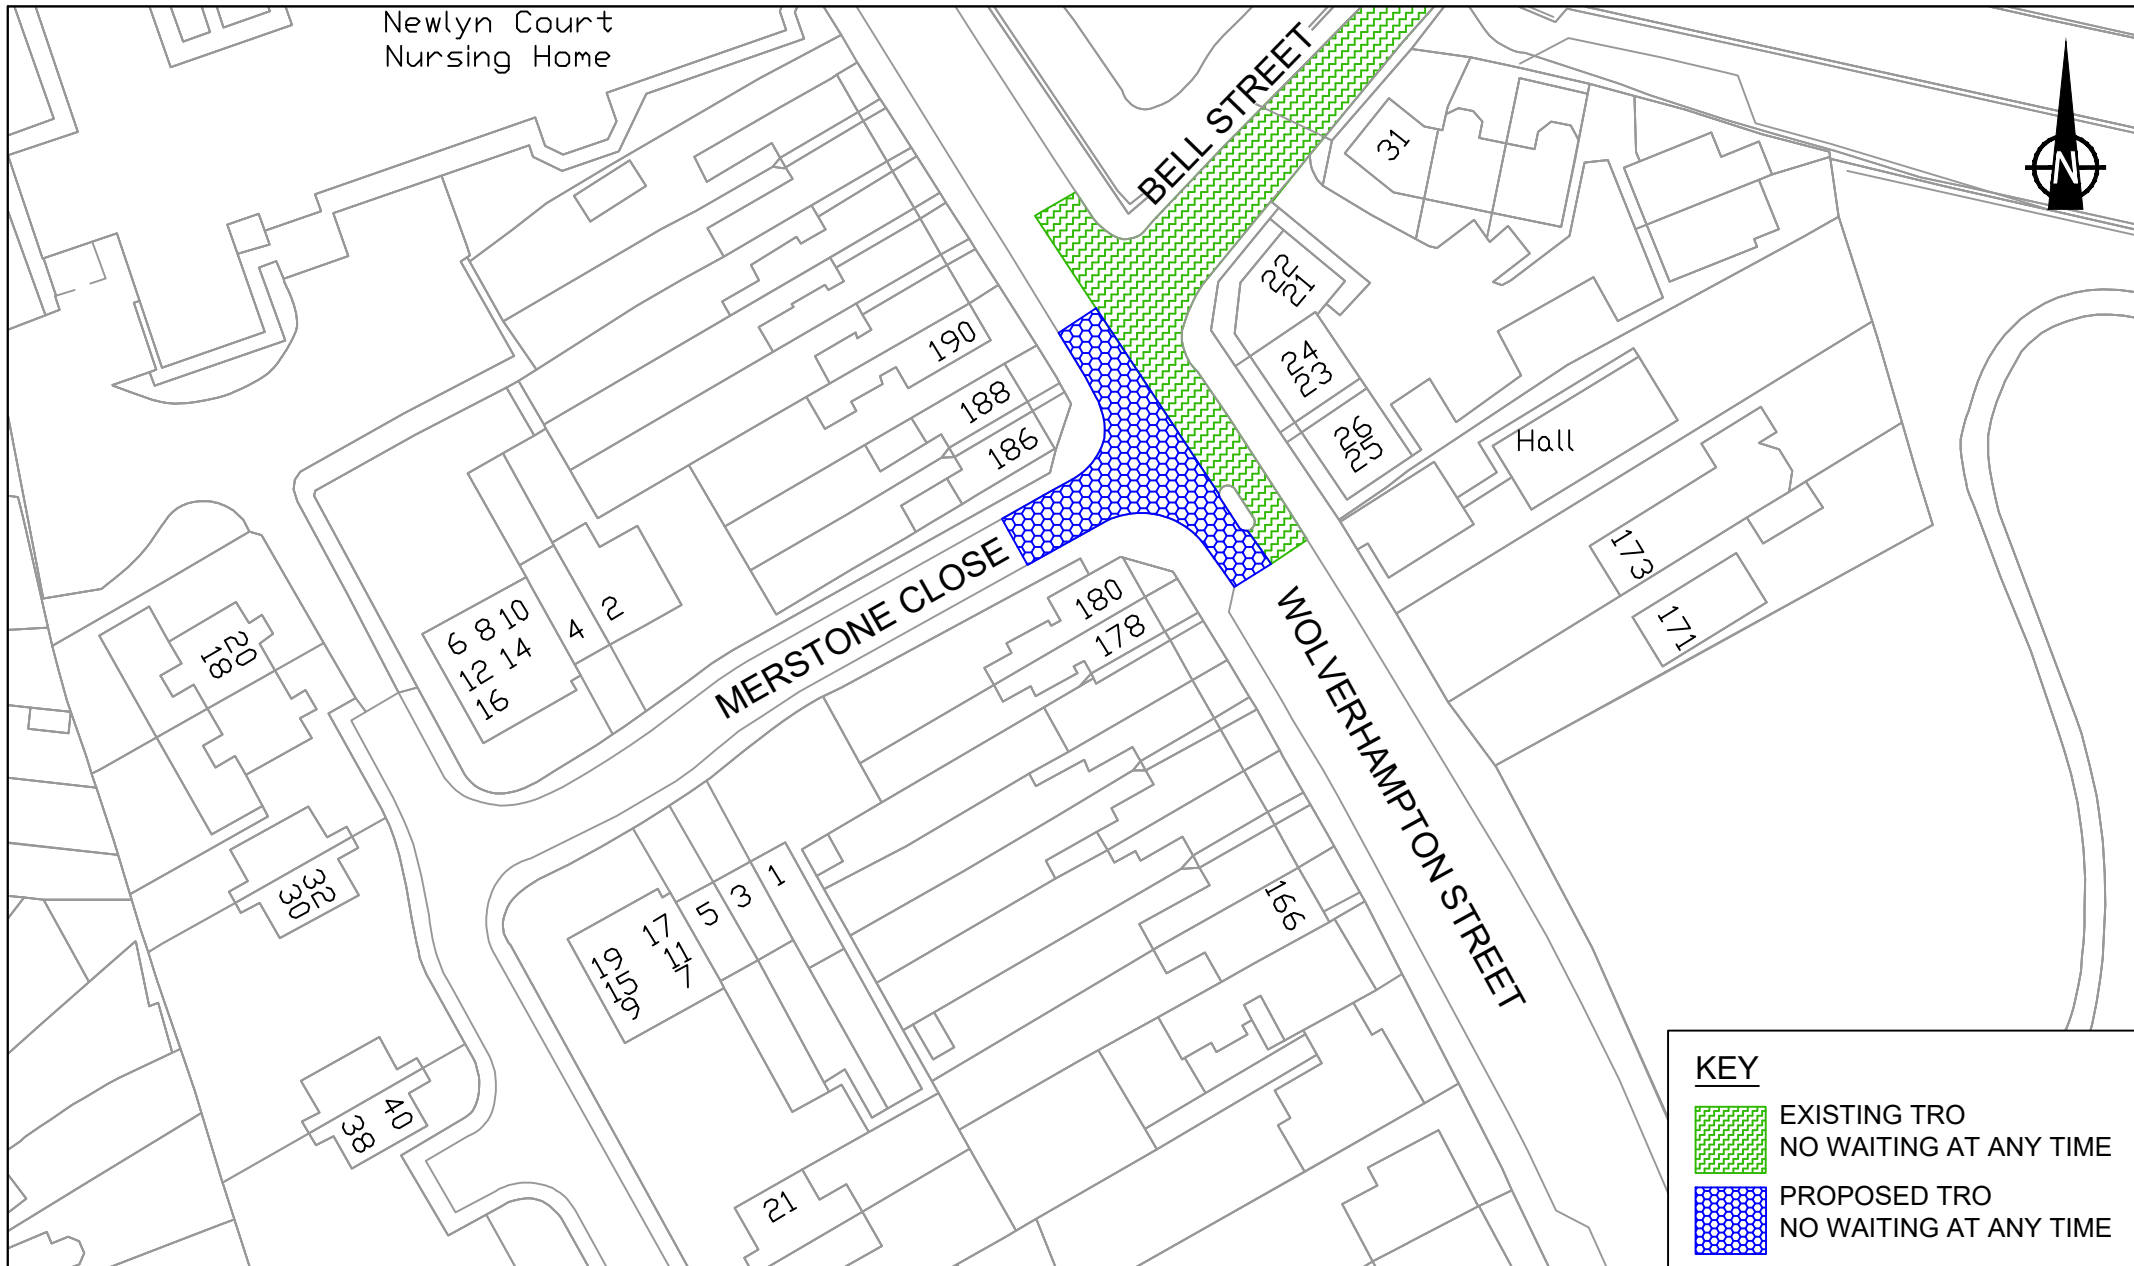

Newlyn Court
Nursing Home

KEY

-  EXISTING TRO
NO WAITING AT ANY TIME
-  PROPOSED TRO
NO WAITING AT ANY TIME

City of Wolverhampton Council
Transportation Services,
Place, Civic Centre,
St Peter's Square,
Wolverhampton,
WV1 1RP

MERSTONE CLOSE, WOLVERHAMPTON STREET PROPOSED WAITING RESTRICTIONS PLAN

Date 14/09/2021

Scale 1:750

Drwg. No. T4/4297